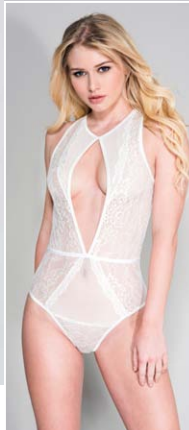

80055 (80055)

High neck scalloped trim lace teddy with sheer back

Color: Black, Red, Burgundy, White

Size: One Size

80055Q Black, Burgundy, Red

80052 (80052)

Front keyhole opening lace teddy with sheer back

Color: Red, Black, White Size: One Size

80052Q Black, Red