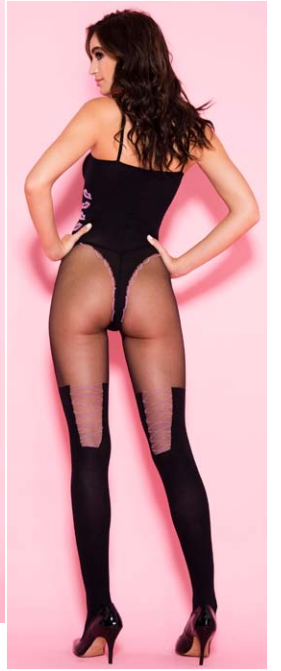

1312 (1312)

Faux opaque teddy print with stockings bodystocking

Color: Black/Pink Size: One Size