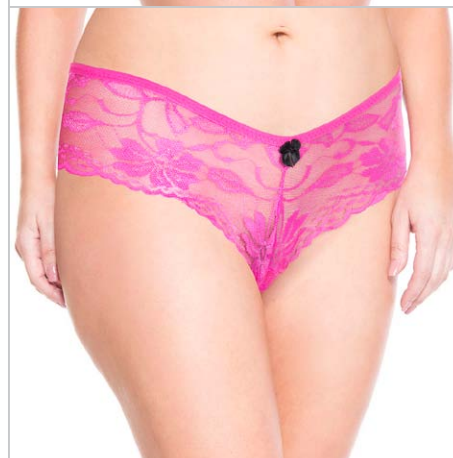

SM 8 49450 06595 1

ML 8 49450 06596 8

SM 8 49450 06601 9

10015 (10015)
Cheeky lace panty
with satin bow
Color: Black/Hot Pink, Hot Pink/Black
Size: S/M, M/L

ML 8 49450 06602 6

1X 2X 8 49450 06597 5

3X 4X 8 49450 06598 2