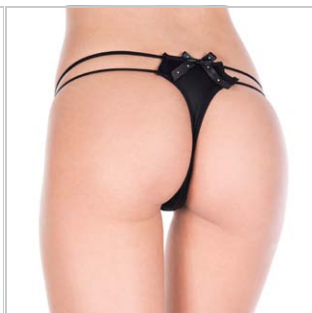

8 49450 06572 2