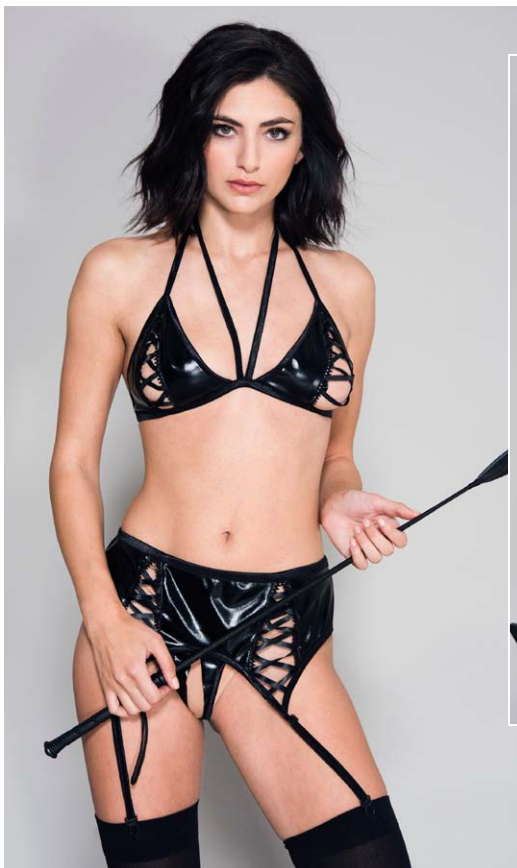

S

M

L

20040

(20040)

Lace up front bra top with wet look, matching garterbelt and crotchless g-string (Stockings not included)

Color: Black Size: S, M, L