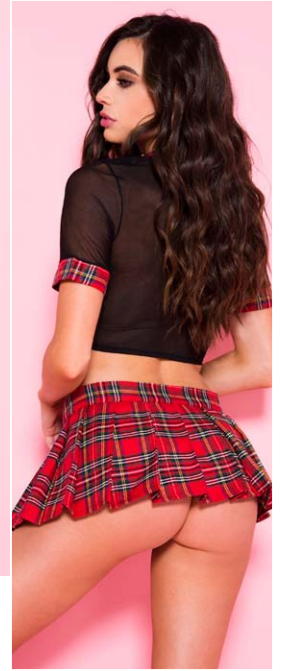

71075 (71075)

College Beauty

3 PC. Sheer front tie crop top with plaid trim

Includes: tie and plaid pleated skirt

Color: As Shown Size: One Size