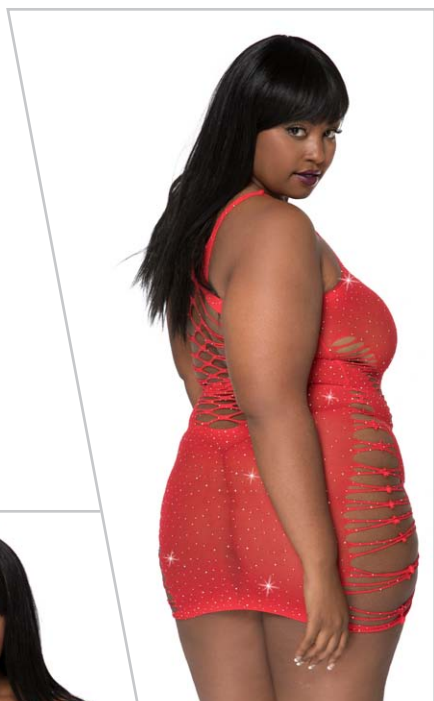

NEW! 60124Q (60124Q)

Plus size black or red mesh rhinestone chamise with slash detail cut out (G-string not included)

Color: Black, Red
Size: Plus Size