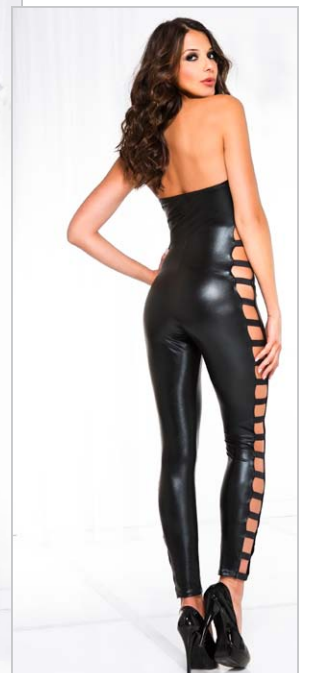

60068

(60068)

Wet look side cut out bodysuit

Color: Black
Size: S, M, L