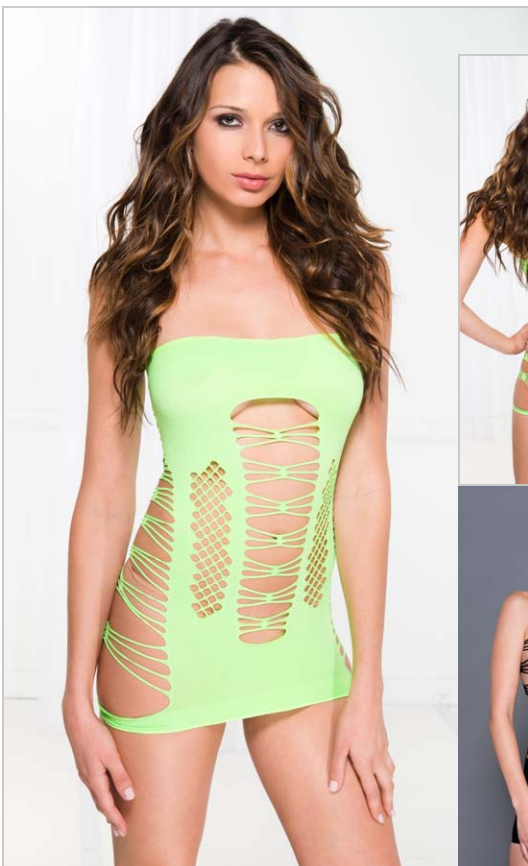

Color: Black, Hot Pink, White
Size: One Size

6505

(S6505-PNX396)

Off the shoulder spandex big diamond net dress
(G-string not included)

Color: Turquoise, Neon Green, Neon Pink, Neon Yellow
Size: One Size

6481