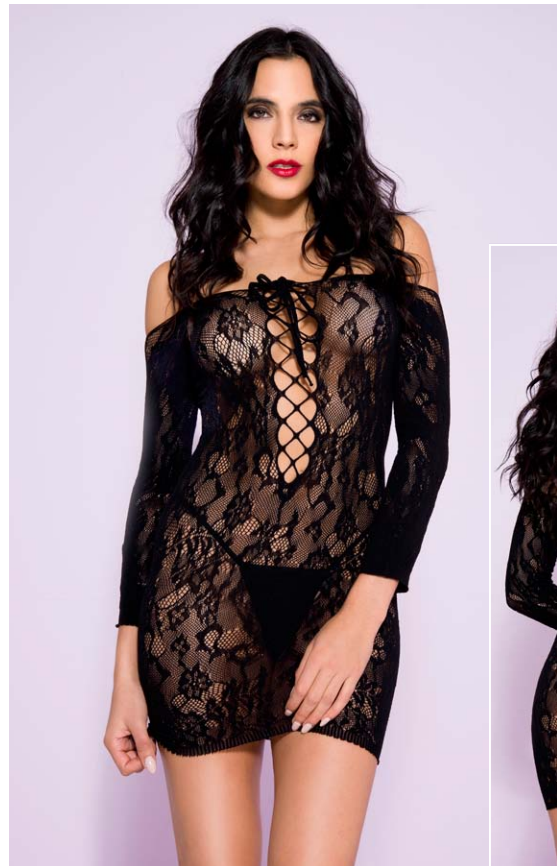

6631

(S6631-XJDP026)

Off the shoulder lace up mini
(G-string not included)

Color: Black
Size: One Size