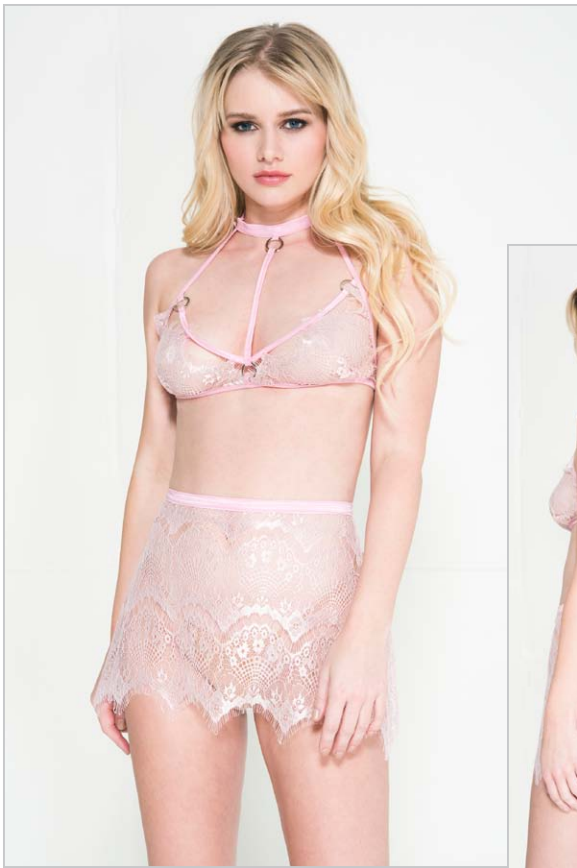

60087

(60087)

High strap lace bra top with matching skirt (G-string not included)

Color: Pink
Size: One Size

60085

(60085)

Strapless vertical striped sheer mini with back print (G-string not included)

Color: White, Black
Size: One Size

60082

(60082)

Floral lace robe with scalloped trim and satin belt (G-string not included)

Color: Black, Red, White
Size: One Size
60082Q Black, Red, White