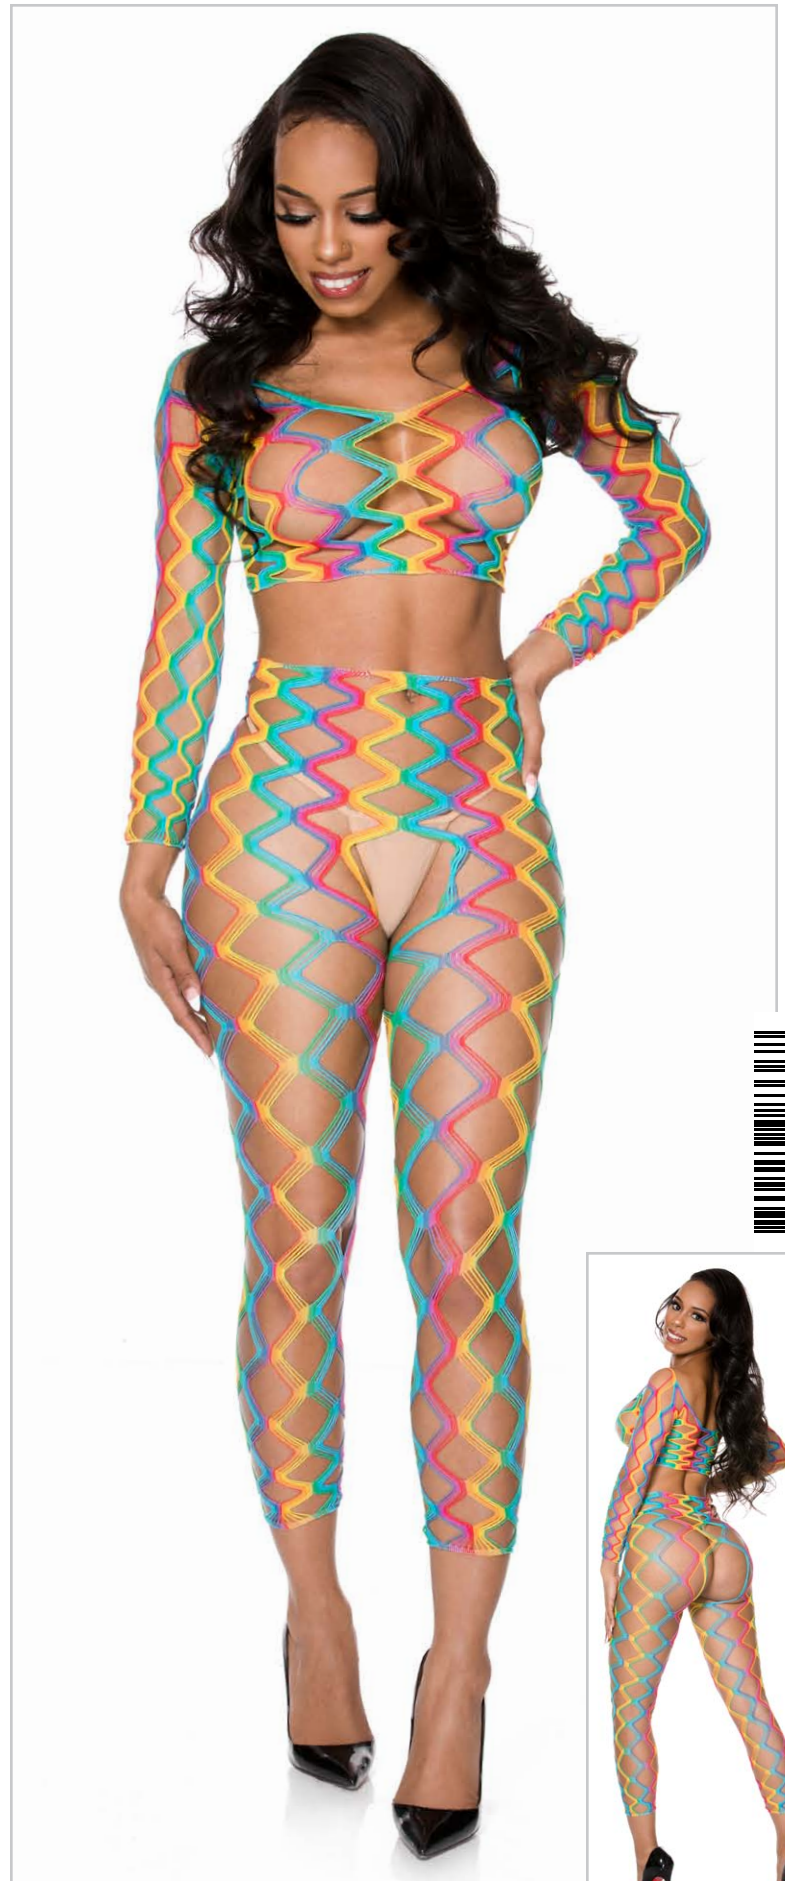

9310

(S0173-XE202FLC7)

Rainbow quarter sleeve crop top with scoop neck and matching high waist crotchless footless tights (G-string not included)

Color: Rainbow Size: One Size