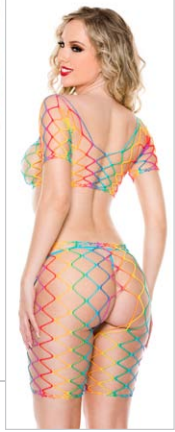

9830

(S0198-XE210FL5C7)

Scoop neckline short sleeve fence net crop top with mid thigh length open crotch shorts (G-string not included)

Color: Black Size: One Size