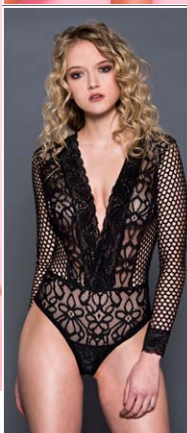

80064

(80064)

Flower lace teddy with long fishnet sleeves and fishnet back (G-string not included)

Color: Red, Turquoise, Black Size: One Size