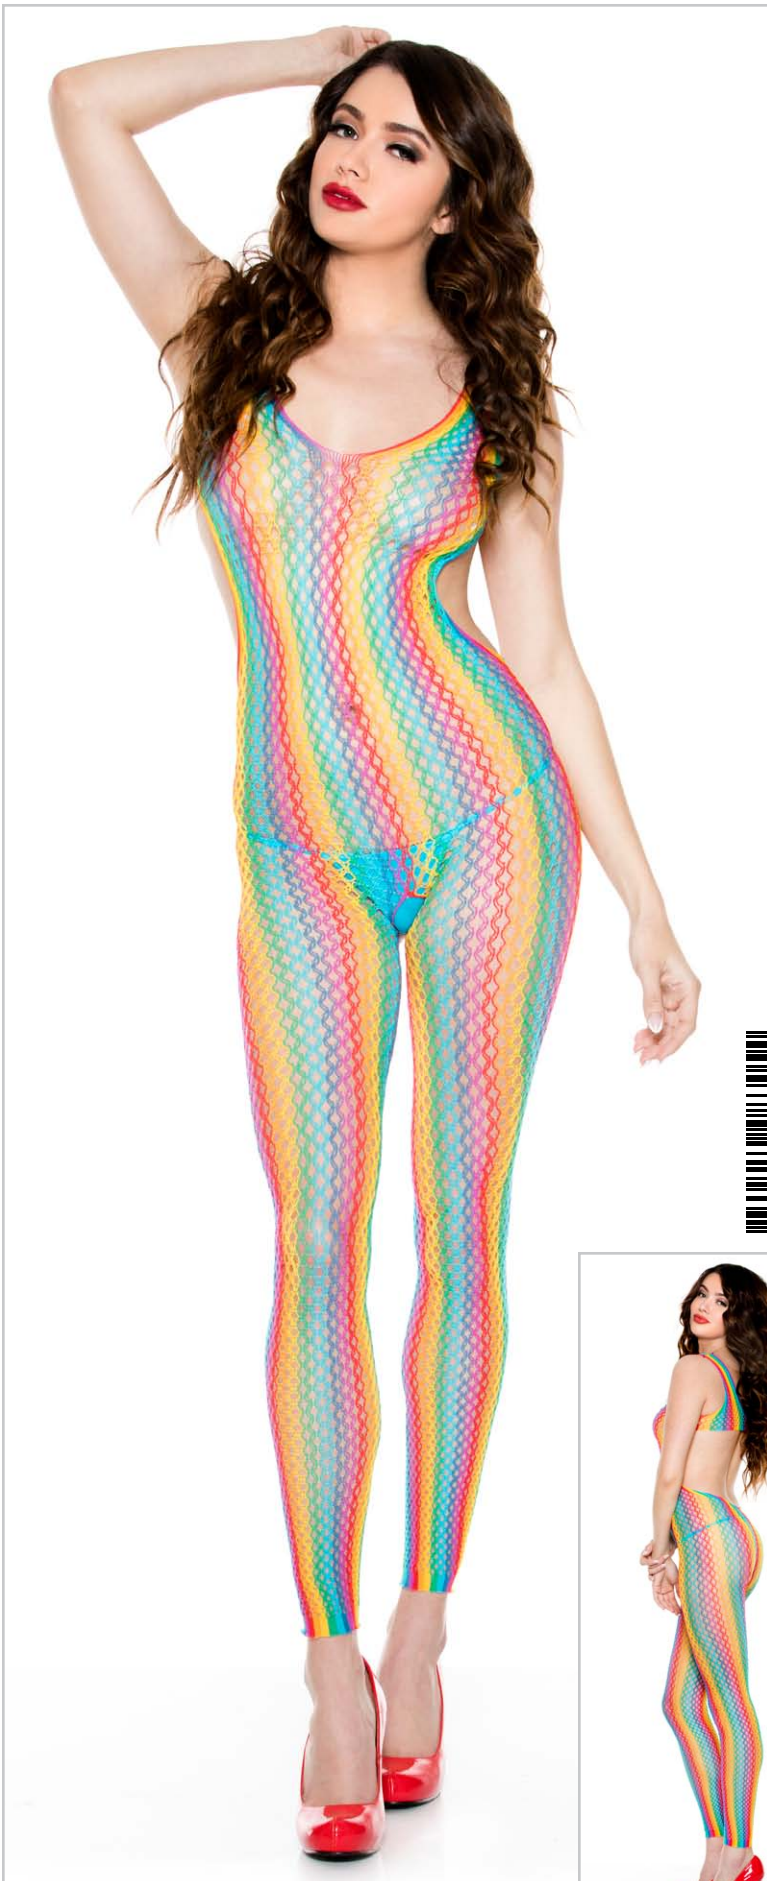

1183

(XE146BS11HFLC7)

Mini rainbow net footless bodystocking with an open cut back and open crotch (G-string not included)

Color: Rainbow
Size: One Size