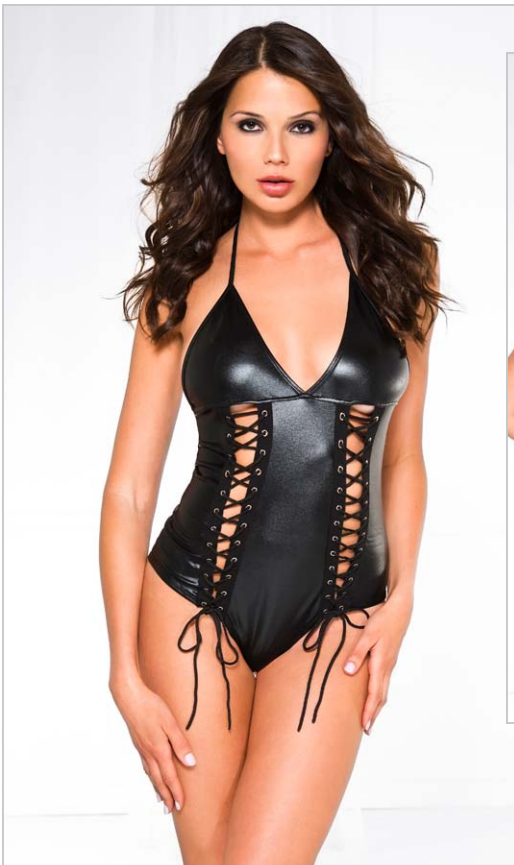

Color: Black
Size: S, M, L

80049 (80049)

Open back wet look teddy

Color: Black
Size: S, M, L

80060 (80060)

Lace teddy with wet look insets

Color: Black
Size: S, M, L

80012 (80012)
Wet look front tie teddy