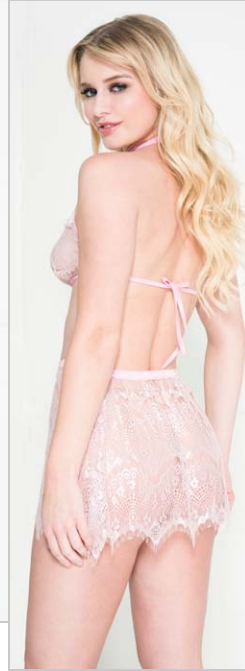

60087

(60087)

High strap lace bra top with matching skirt (G-string not included)

Color: Pink
Size: One Size

60085

(60085)

Strapless vertical striped sheer mini with back print (G-string not included)

Color: White, Black
Size: One Size

60082

(60082)

Floral lace robe with scalloped trim and satin belt (G-string not included)

Color: Black, Red, White
Size: One Size
60082Q Black, Red, White