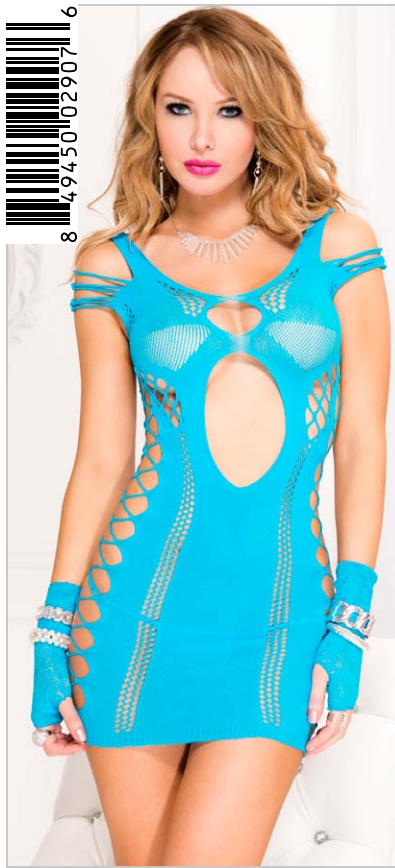

6724

(S6724-PN478)

Halter neck mini with small oval cut outs (G-string not included)

Color: Black, Neon Pink
Size: One Size

6704

(S6704-XJDP038)

Off the shoulder side net spandex cutout dress (G-string and gloves not included)

Color: Turquoise, Neon Green, Neon Pink
Size: One Size

6693

(S6693-XJP179)

Bare back looped fringe dress (G-string not included)

Color: Neon Pink
Size: One Size

6627

(S6627-XJDP023)

Wavy lace spandex mini dress with strings and net details (G-string not included)

Color: Neon Pink Size: One Size
6627Q Neon Yellow