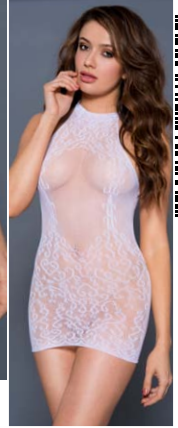

Size: One Size

56125Q Red, Purple, Turquoise

60090

(60090)

Short sleeve open front mesh babydoll with g-string

Color: White
Size: One Size

6983

(6983)