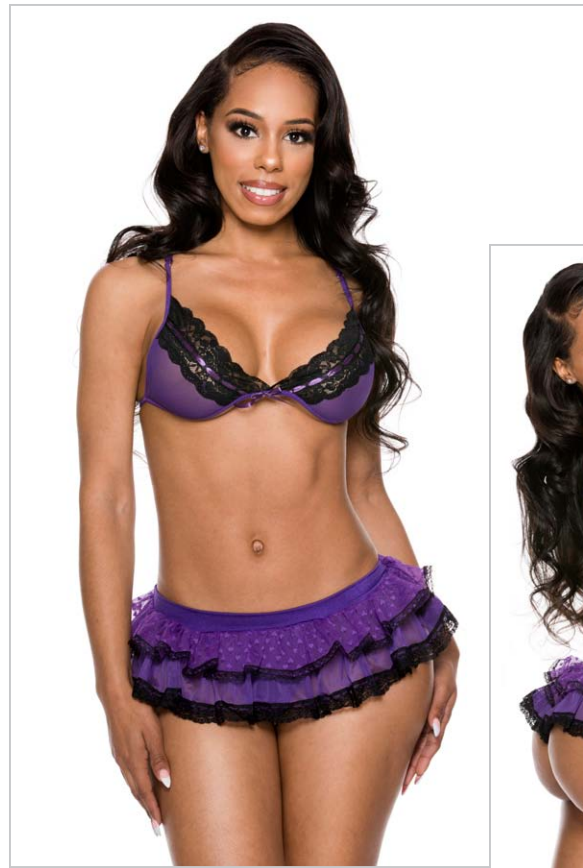

Color: Black, Hot Pink, Red, White
Size: One Size

59078

(59078)

Lace high neck top with ribbon lace up panty

Color: Red
Size: One Size

59043

(59043)

Lace ruffle bra and layered mini skirt with attached g-string (Stockings not included)