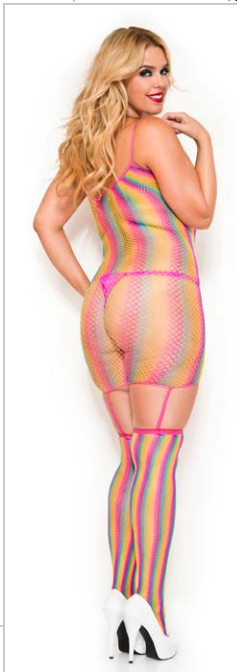

2129Q

(2129Q)

Plus size one shoulder rainbow stripe fishnet garter dress with attached stockings (G-string not included)

Color: Rainbow Size: Plus Size