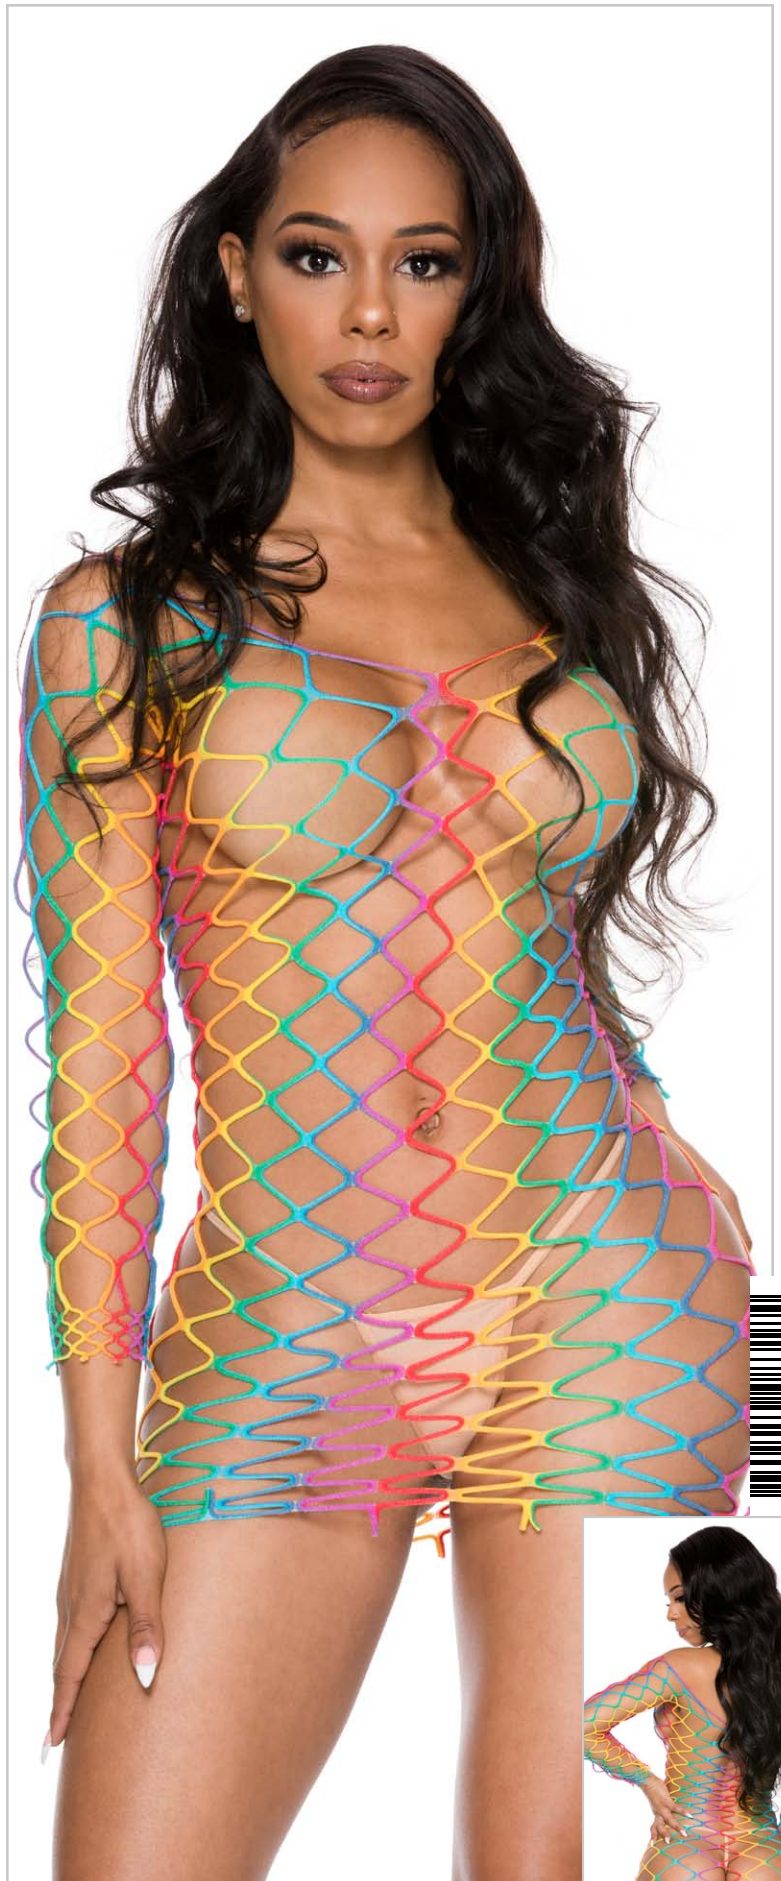

60116 (S0172-XE201C7)

Big diamond net rainbow mini with long sleeves and a scoop neck (G-string not included)

Color: Rainbow
Size: One Size