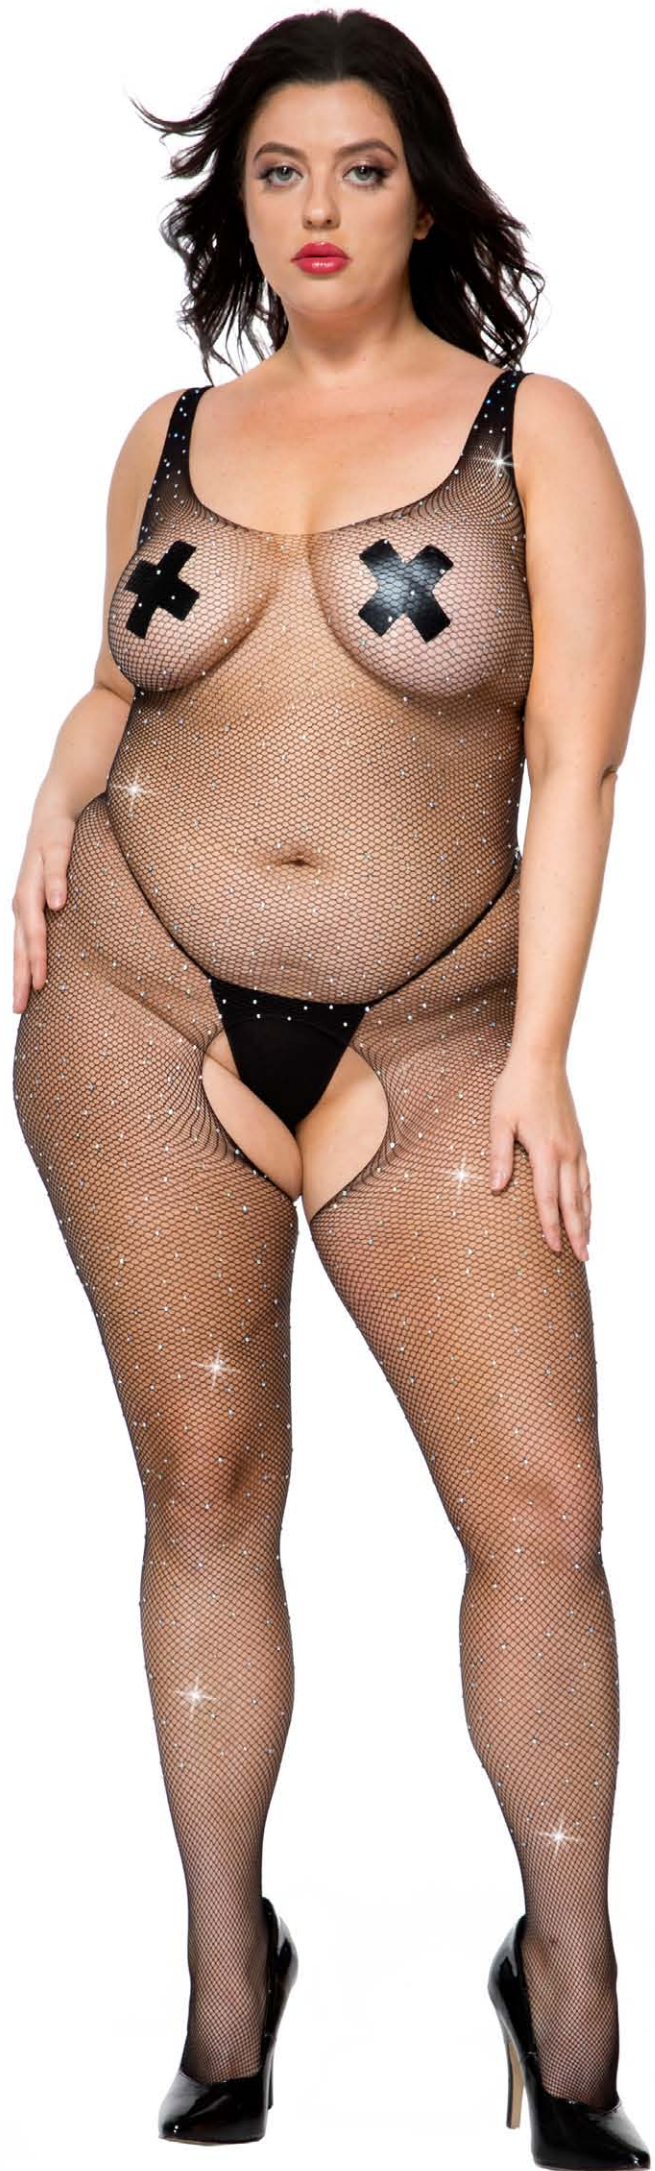

NEW! 1692Q (1692Q)

Plus size black fishnet rhinestone tank top body stocking with open crotch (G-string not included)

Color: Black
Size: Plus Size

8 49450 08405 1