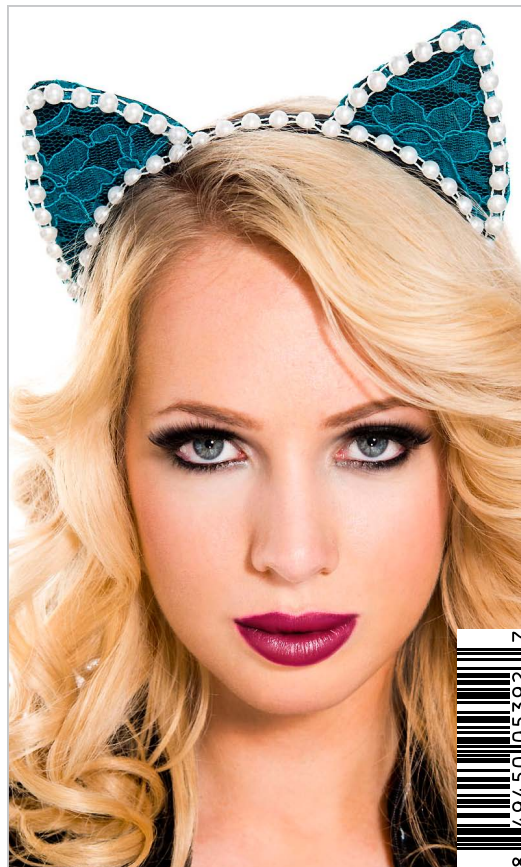

70823

Fuzzy Cat Headband

Color: Blue/White, Red/White, Plaid/White, Black/White, White
Size: One Size