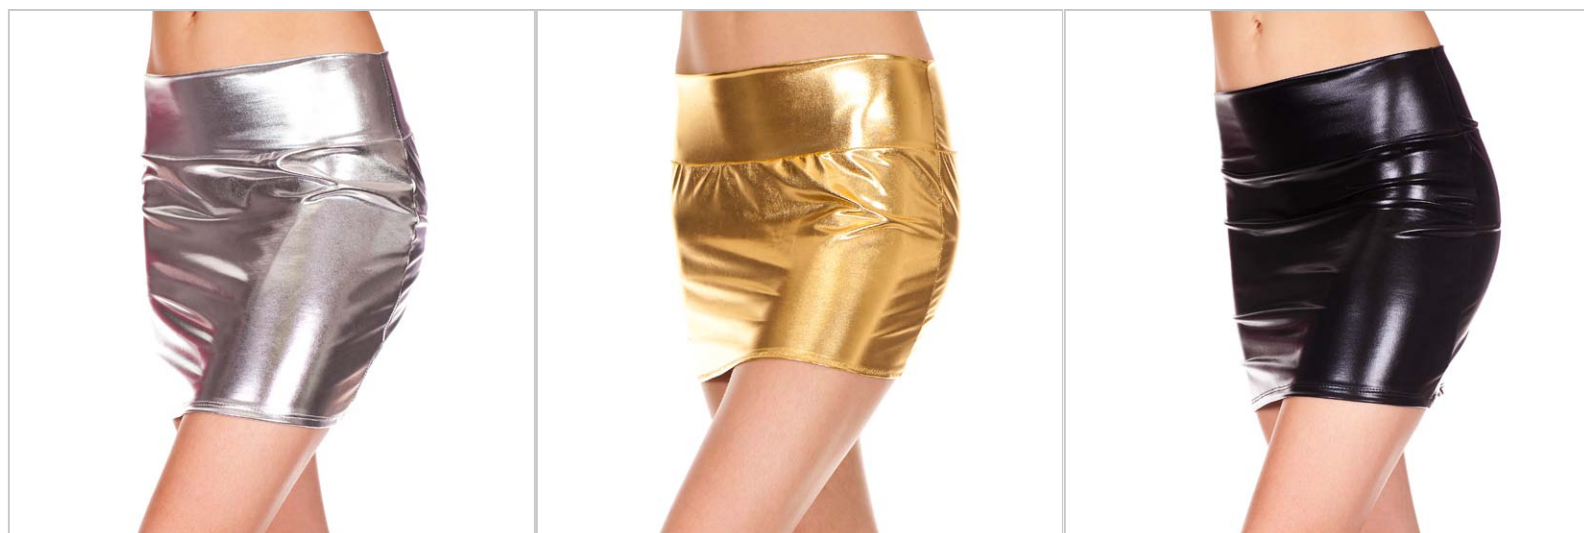

Color: Black, Silver, Gold, Blue
Size: One Size

153 (153)

Metallic pleated mini skirt

Color: Silver, Gold, Blue, Black Size: One Size

152 (152)

Metallic pleated micro mini skirt

Color: Black, Gold, Silver Size: One Size