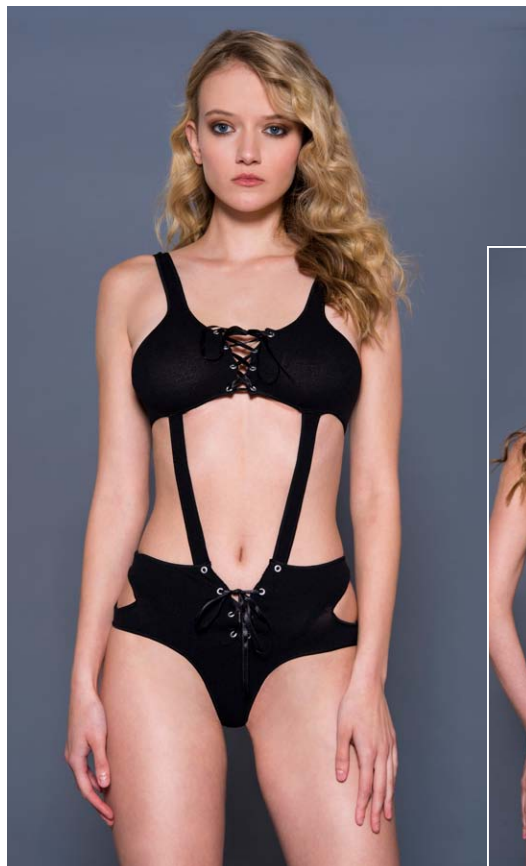

80042

(S0148-747)

Ribbon lace up teddy with cut outs

Color: Black
Size: One Size