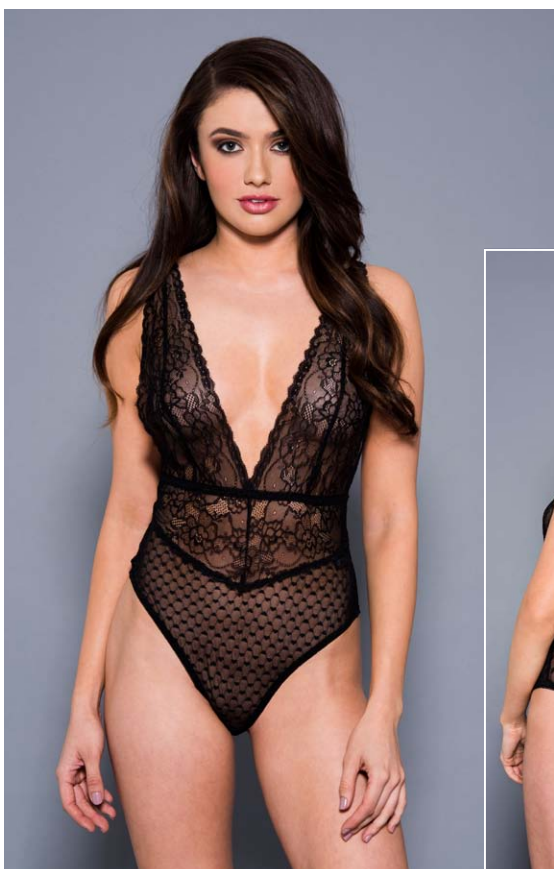

80063 (80063)

Floral lace bodysuit

Color: Black
Size: One Size