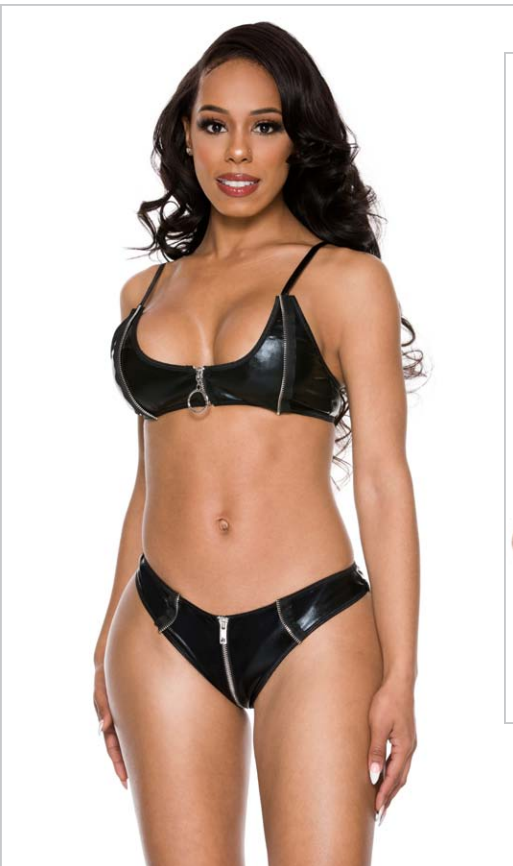

56616

(56616)

Metallic sequined dress
(Gloves not included)

Color: Black
Size: One Size

56074

(56074)

Metallic halter mini dress with
keyhole front and tie back
(Gloves not included)

Color: Hot Pink/Black Size: One Size