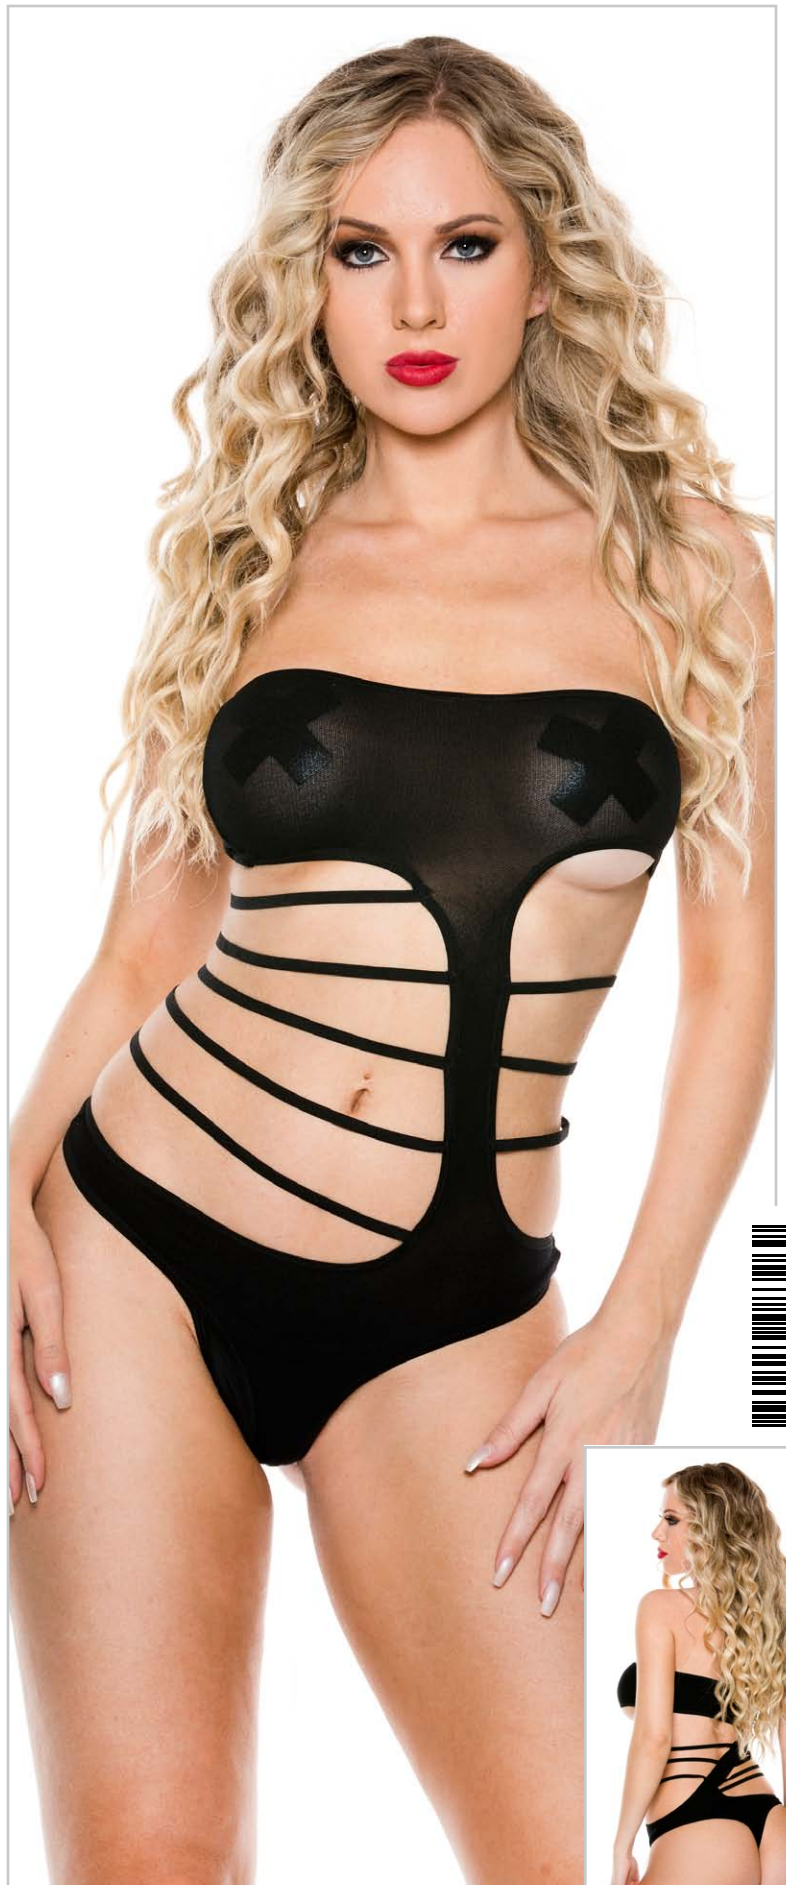

80100

(S0196-747)

Strapless neckline opaque teddy with multiple straps bodice and cheeky cut back (Pasties not included)

Color: Black
Size: One Size