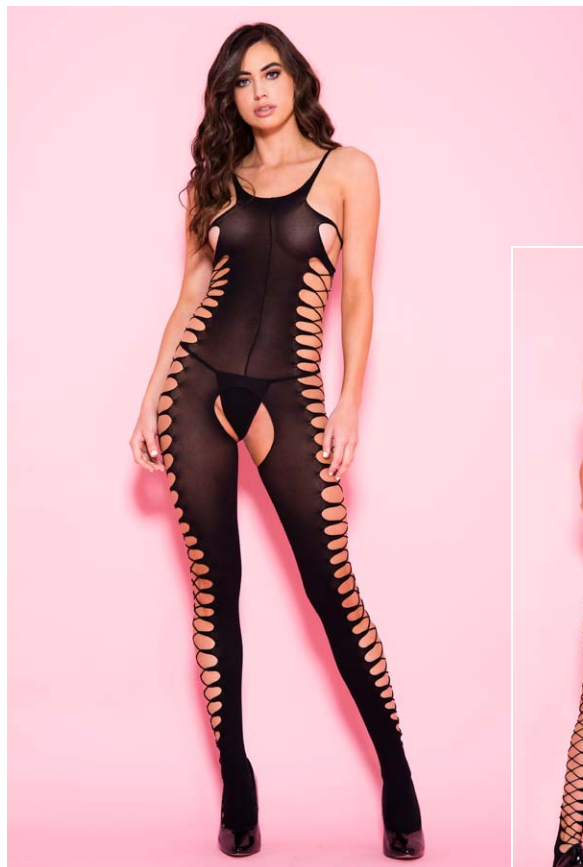

Color: Black, Neon Pink Size: One Size

1626 (9001BS233H)

High strap neck lace bra top crotchless bodystocking (G-string not included)

Color: Black Size: One Size

1461 (1461)

Criss cross side cut out crotchless bodystocking (G-string not included)