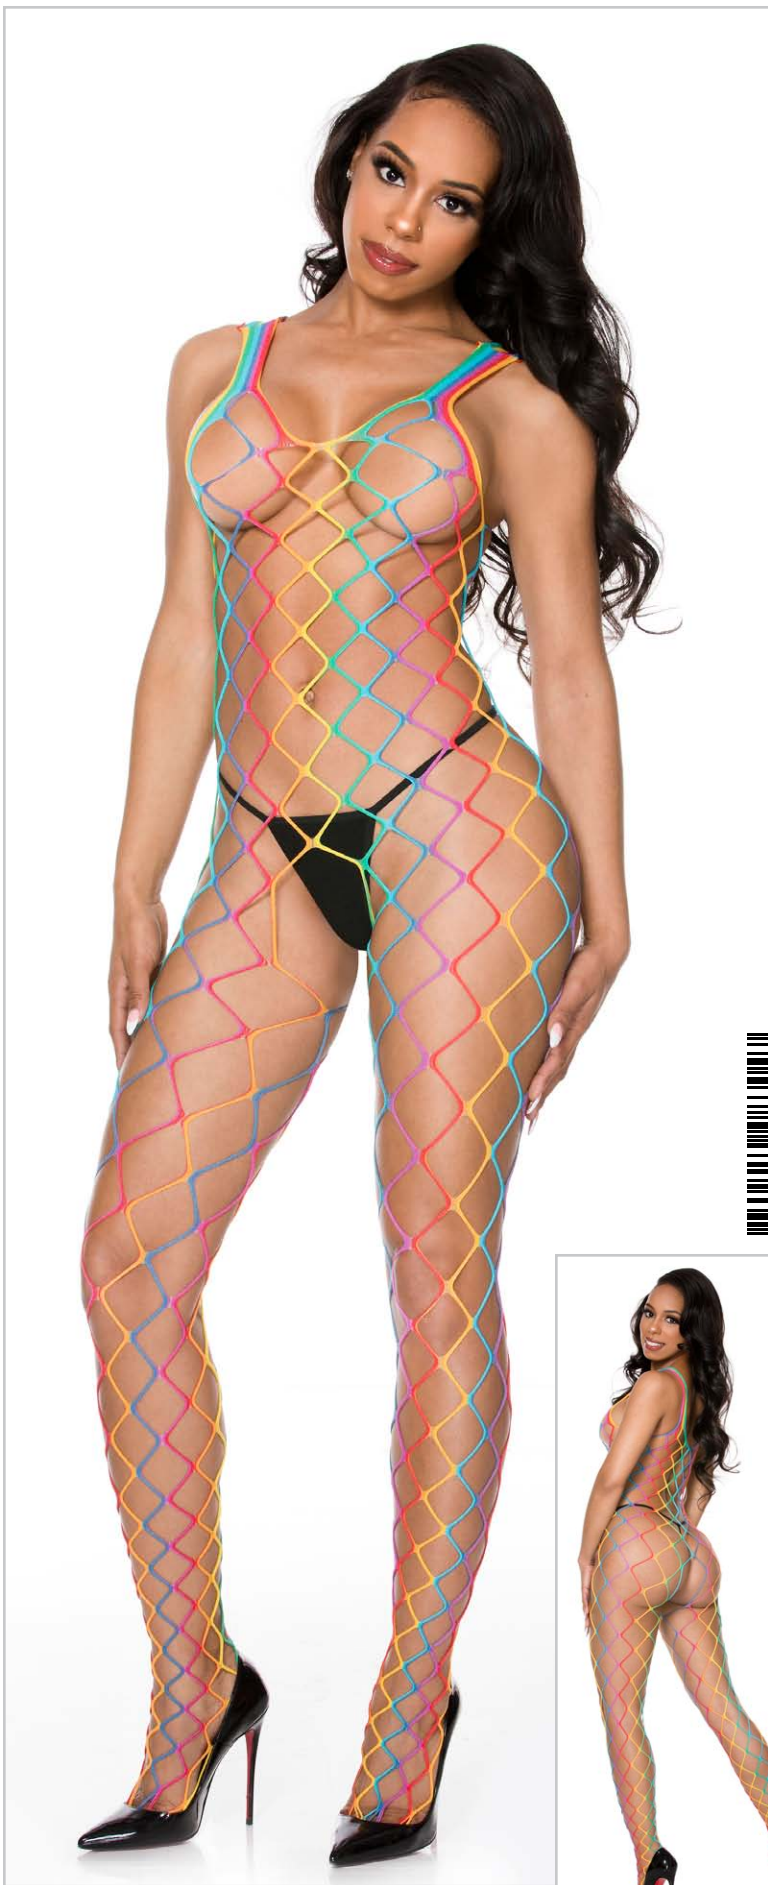

1210

(XE201BS236HC7)

Rainbow large diamond net crotchless bodystocking with V neckline and wide straps (G-string not included)

Color: Rainbow Size: One Size