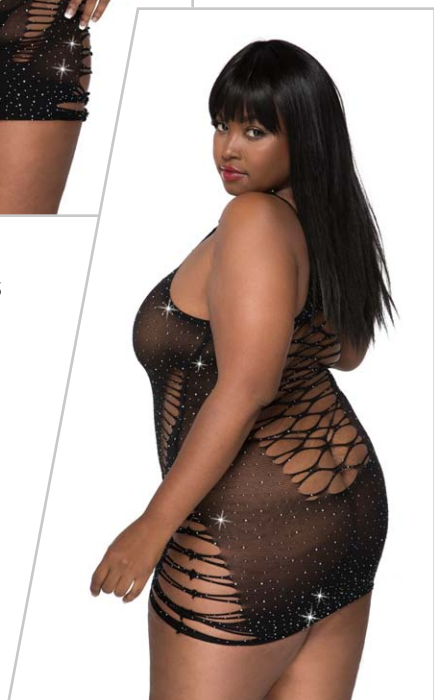

NEW! 60124Q (60124Q)

Plus size black or red mesh rhinestone chamise with slash detail cut out (G-string not included)

Color: Black, Red
Size: Plus Size