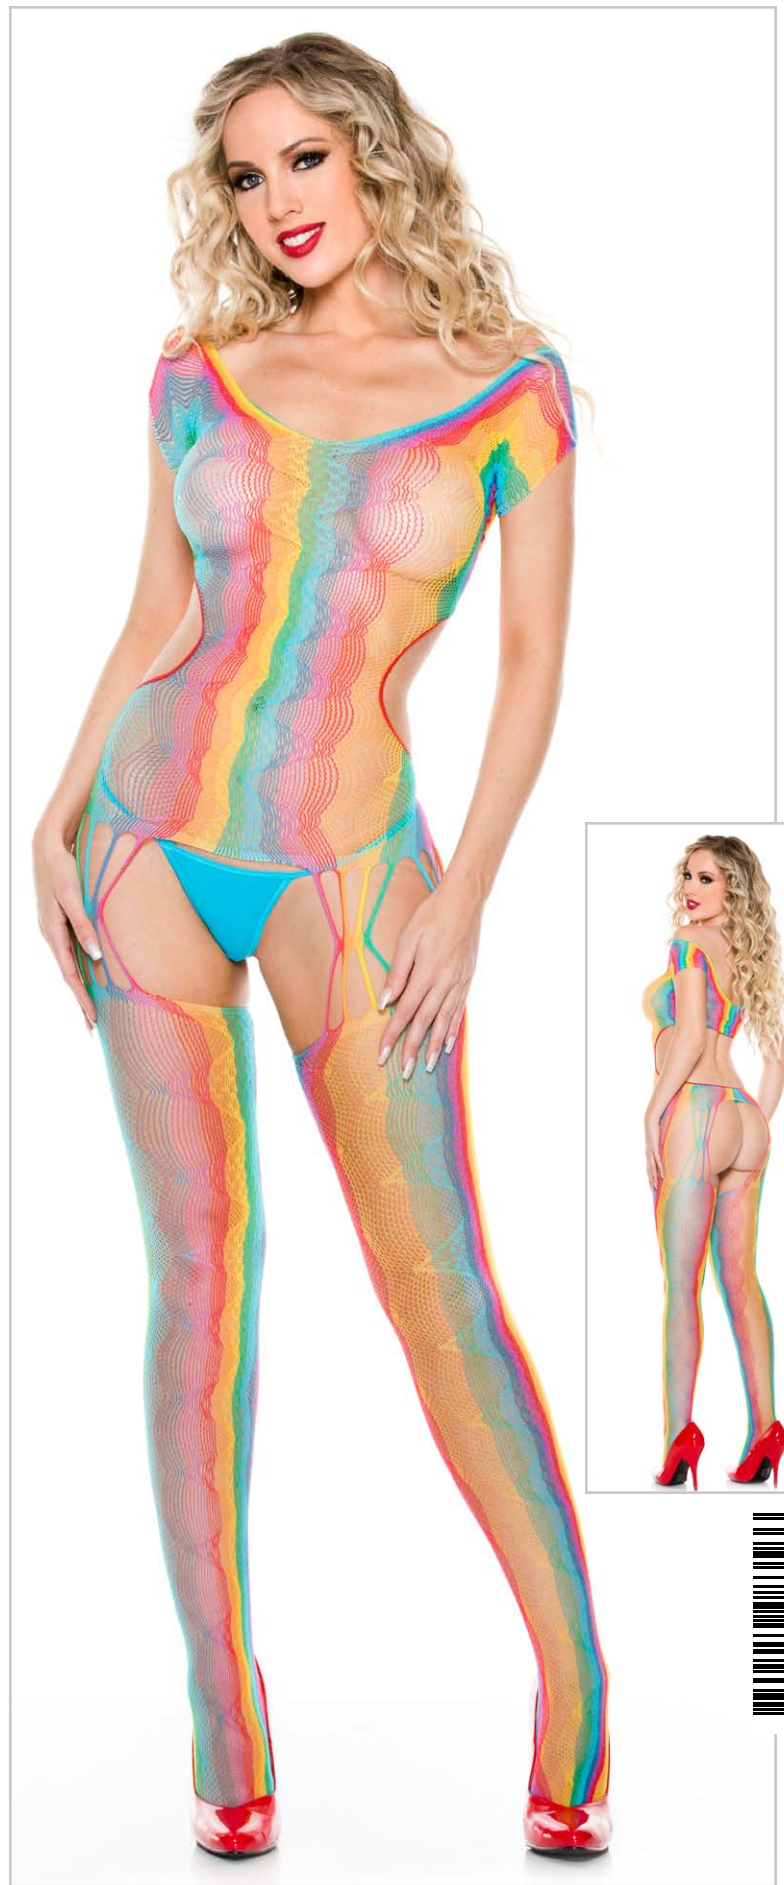

1587

(1587)

Rainbow net short sleeve bodystocking with open back and attached stockings with front and back multiple string garter straps (G-string not included)

Color: Rainbow Size: One Size