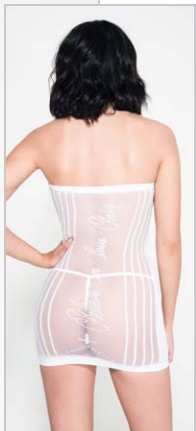

60087

(60087)

High strap lace bra top with matching skirt (G-string not included)

Color: Pink
Size: One Size