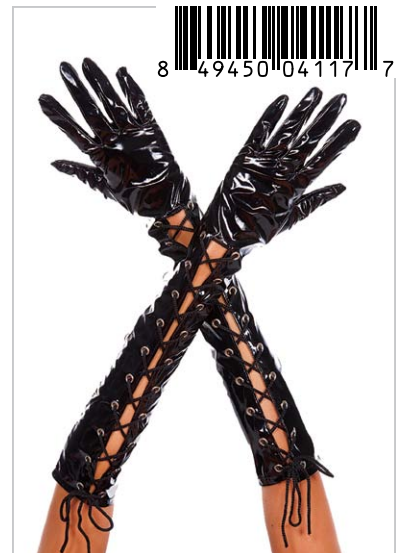

440 (GVD9001)

Extra long fishnet fingerless gloves
Color: Red, Black Size: One Size

484 (484)

Short wet look gloves

Color: Silver, Black, Gold Size: One Size

463 (463)

Short faux leather fingerless gloves

Color: Gold, Silver, Hot Pink, Black Size: One Size