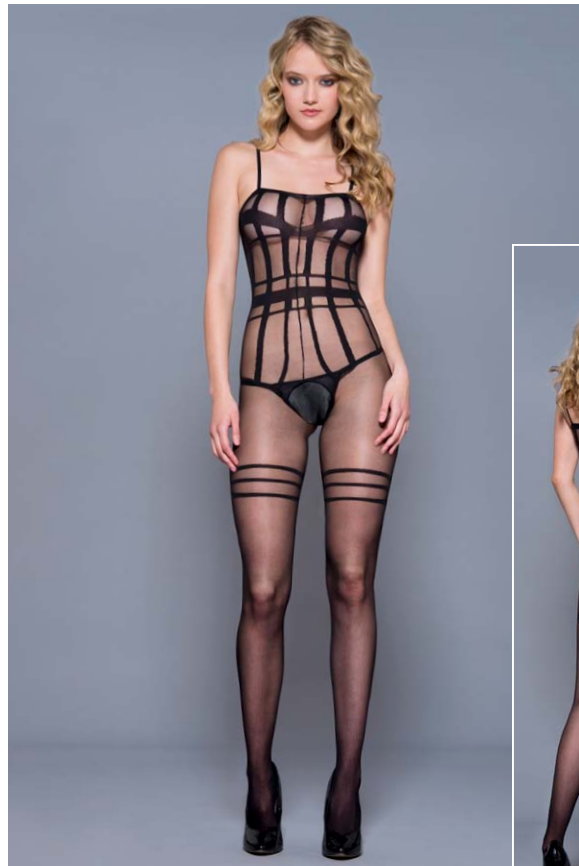

1191

(1191)

Multi striped teddy design crotchless bodystocking (G-string not included)

Color: Black
Size: One Size