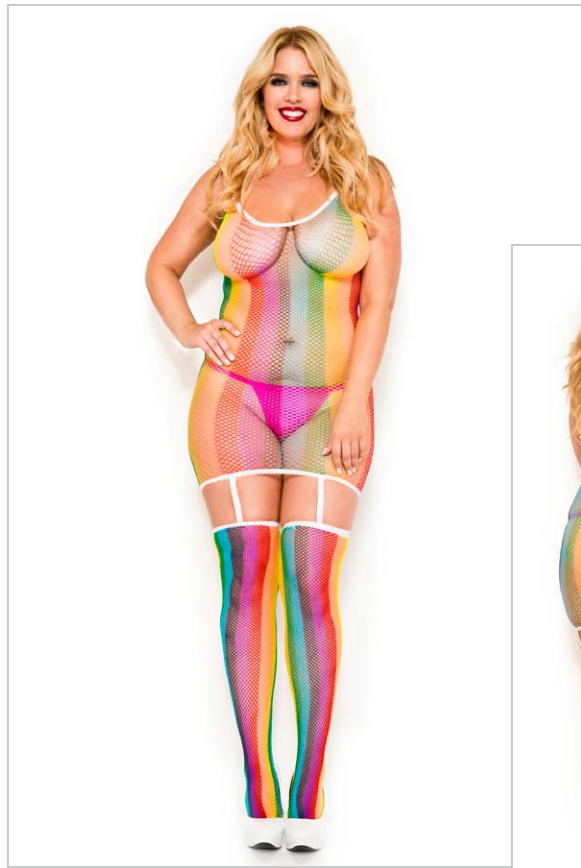

Color: Black Size: Plus Size

20028Q

(20028Q)

Plus size lace garter teddy with multiple straps and O-rings (G-string, gloves, and stockings not included)

Color: Black Size: Plus Size

2119Q

(X9001M62rainbow)

Plus size rainbow stripe fishnet garter dress with attached stockings (G-string not included)