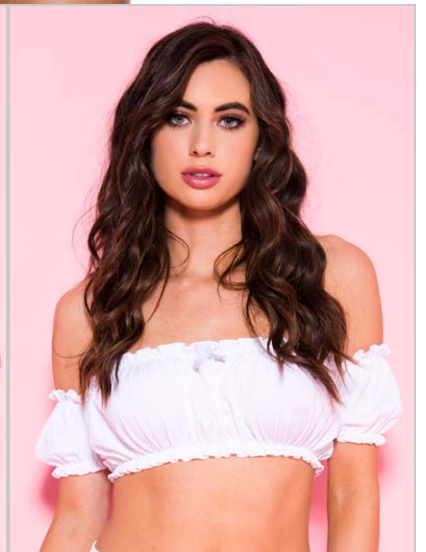

Color: Black/Nude Size: 1X/2X, 3X/4X

25070

Scunch Top

Color: Pink, Black, Red,
Hot Pink, White

Size: SM, ML

SM  8 49450 07973 6

ML  8 49450 07972 9

SM  8 49450 07969 9