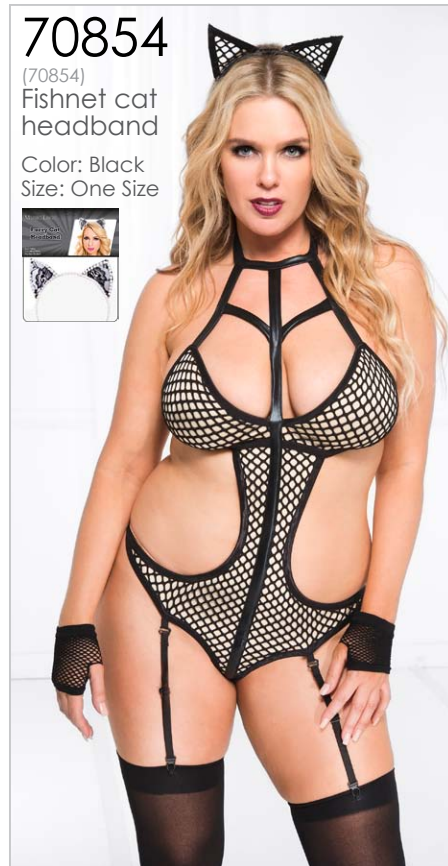

70854

(70854)
Fishnet cat headband

Color: Black
Size: One Size

1X 2X 8 49450 05688 1

3X 4X 8 49450 05689 8

20029Q (20029Q)

Plus size tie back strappy fishnet teddy with attached garters (Stockings, gloves, and headband not included)