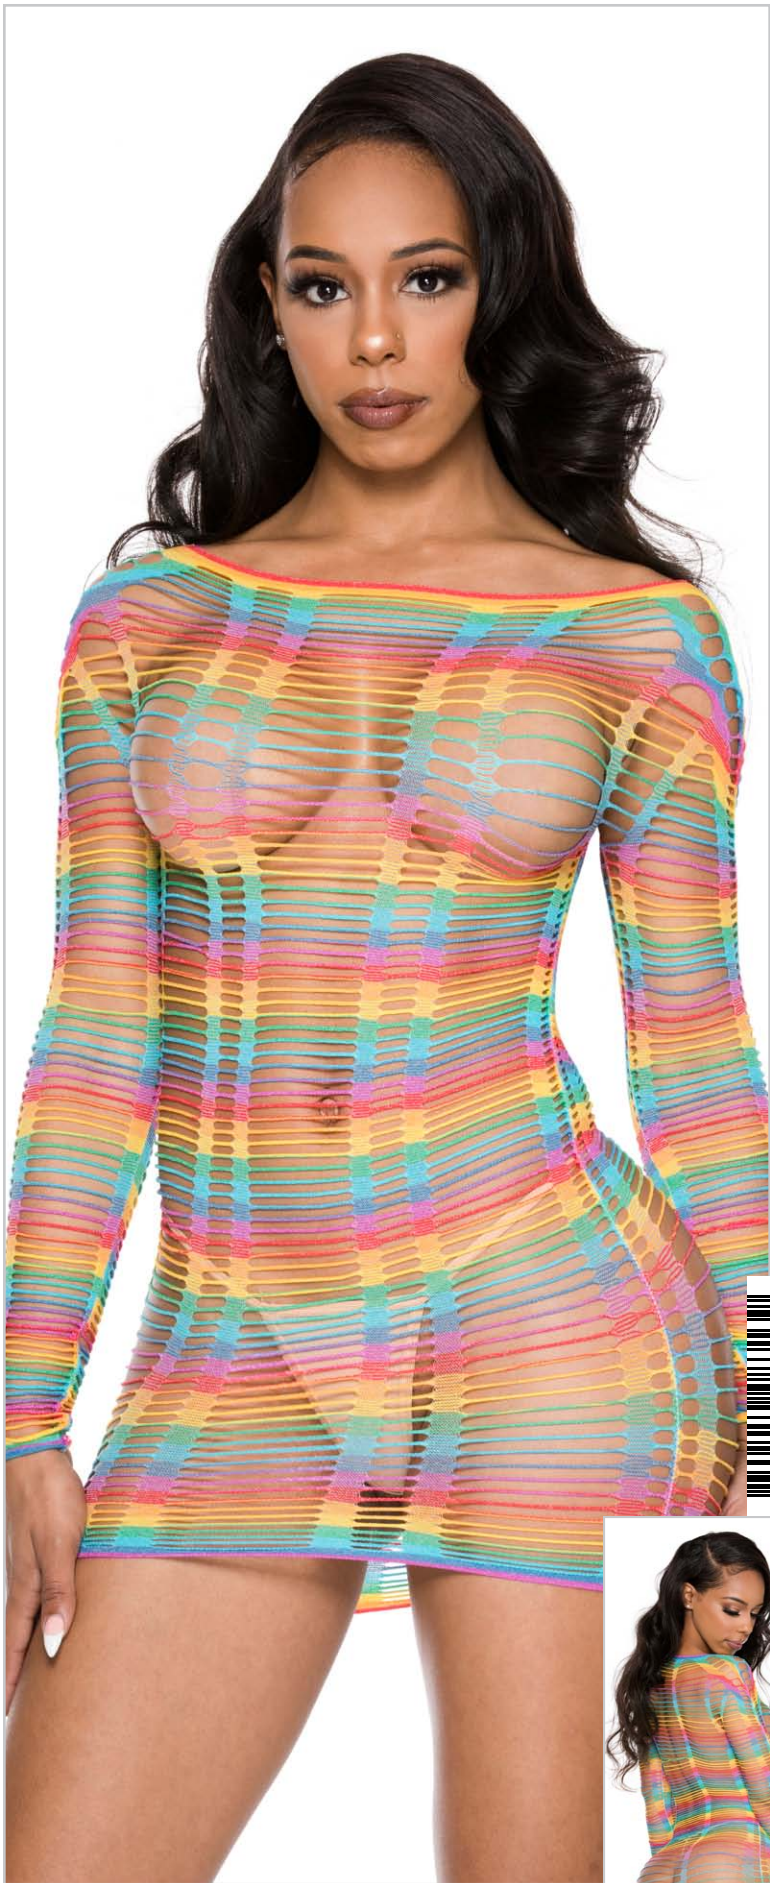

Color: Rainbow
Size: One Size

6551

(S0220-XE223C7)

Multi net rainbow mini with vertical stripes, high neckline, and long fitted sleeves (G-string not included)

Color: Rainbow
Size: One Size

6553

(S0107-XE119C7)