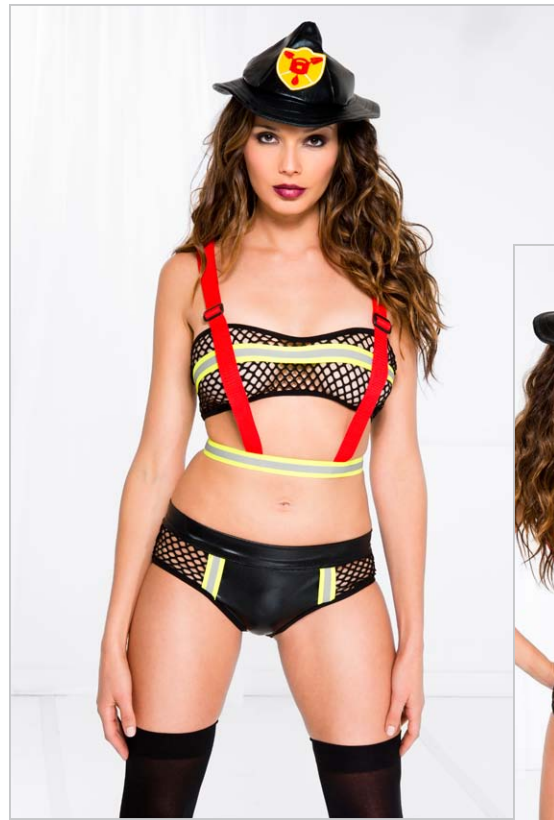

71079 (71079)

Tempting Trained Firefighter
4 PC. Sheer mesh crop top with yellow trim and cheeky cut back shorts

Includes: suspenders and hat
(Stockings not included)

Color: As Shown
Size: One Size

70850 (70850)

Firehouse Hottie

4 PC. Strapless fishnet top with reflective trim
Includes: hat, suspenders, and wet look panty (Stockings not included)

Color: As Shown
Size: One Size

70707 (70707)

Smokin' Hot Firefighter

2 PC. Smokin' hot one piece top with attached suspenders and garterbelt
Includes: hat (G-string and stockings not included)

Color: As Shown
Size: One Size