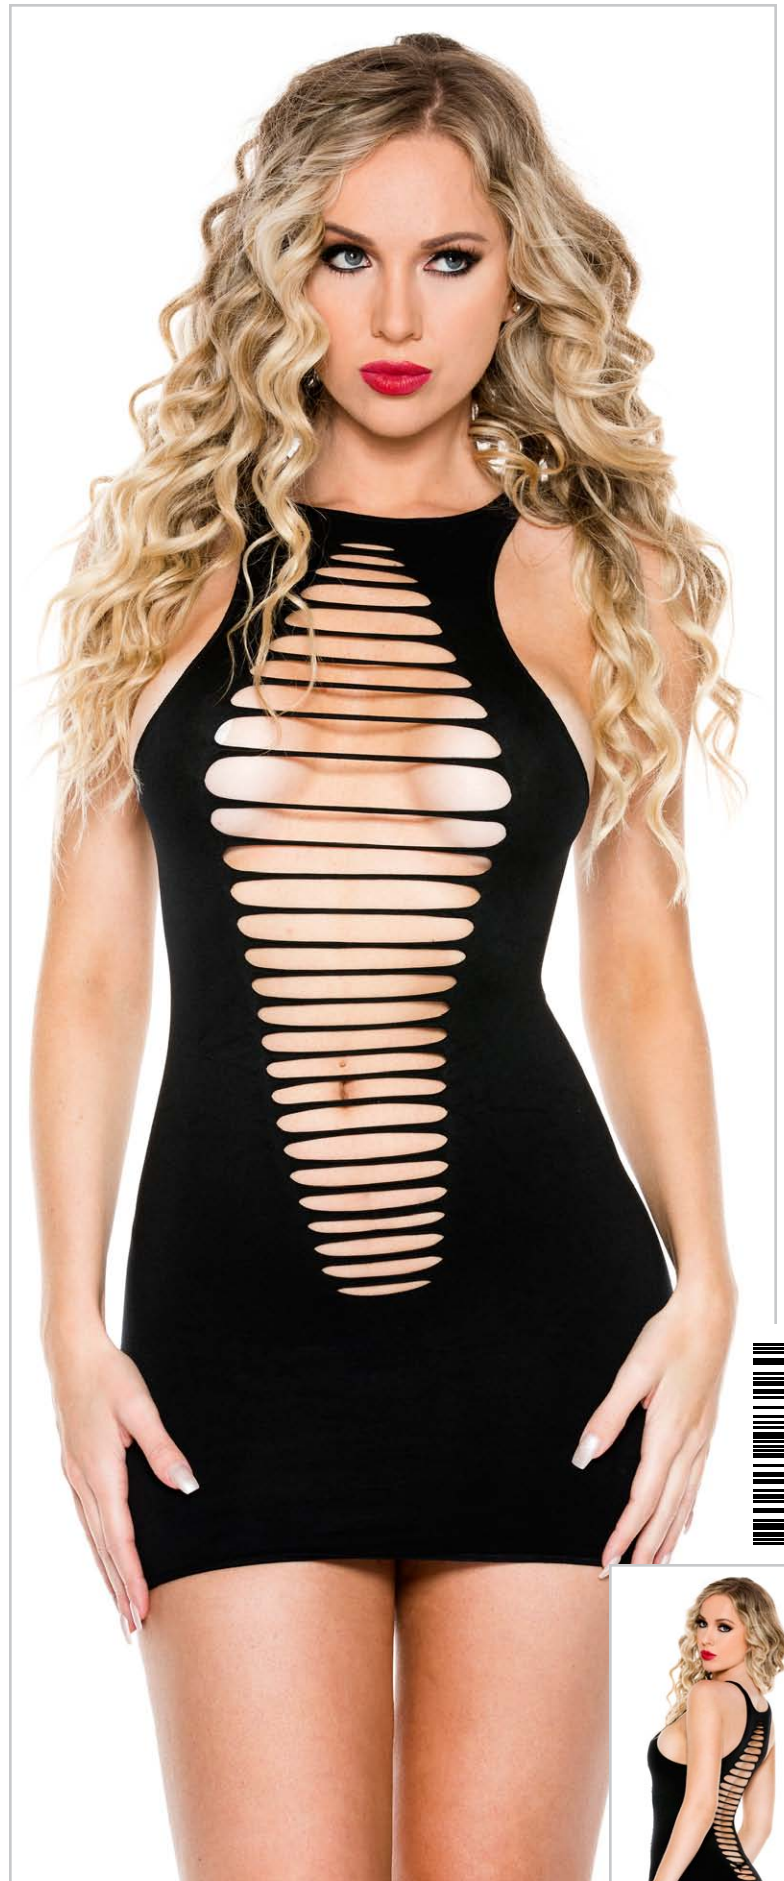

6622 (6622)

Front and back slash details mini opaque dress with open shoulders (G-string not included)

Color: Black Size: One Size