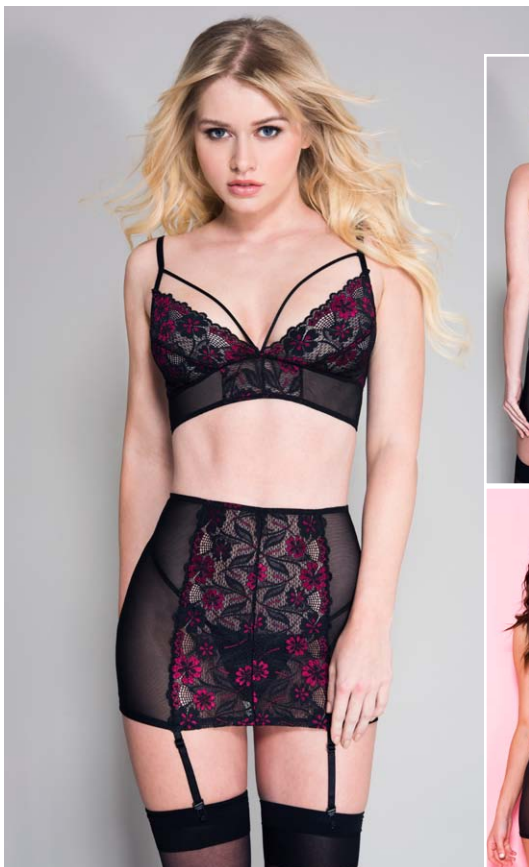

20037 (20037)

Flower details bra top with matching garter skirt (G-string and stockings not included)

Color: Black/Hotpink, Black/Green
Size: One Size