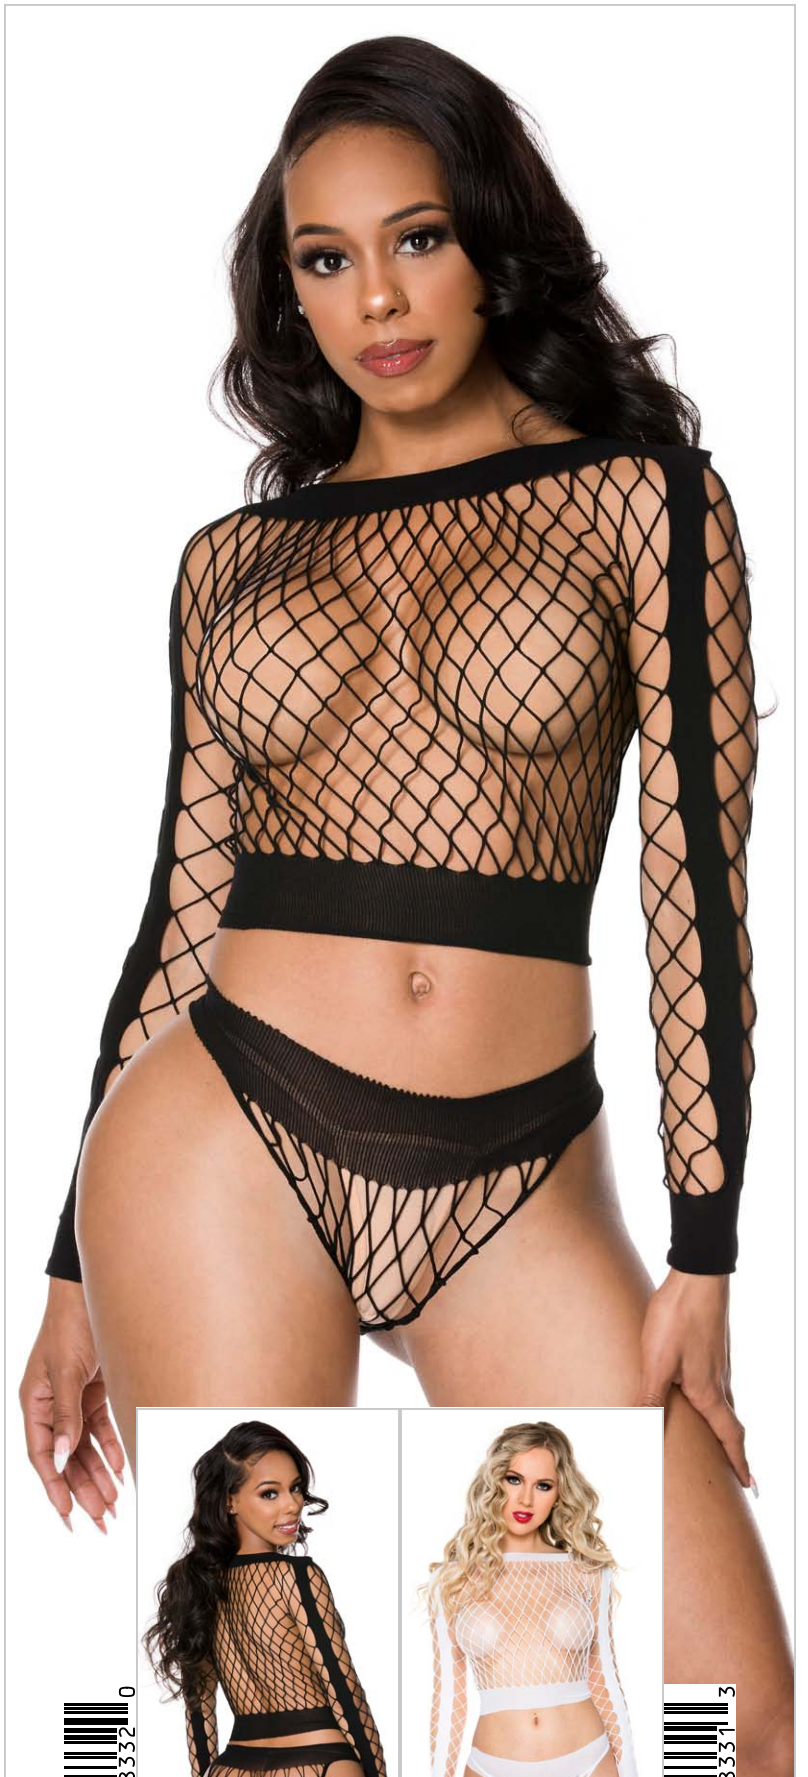

59095

(S0252-XE249SP)

Long sleeve diamond net top with opaque panels and matching panty (G-string not included)

Color: Black, White Size: One Size