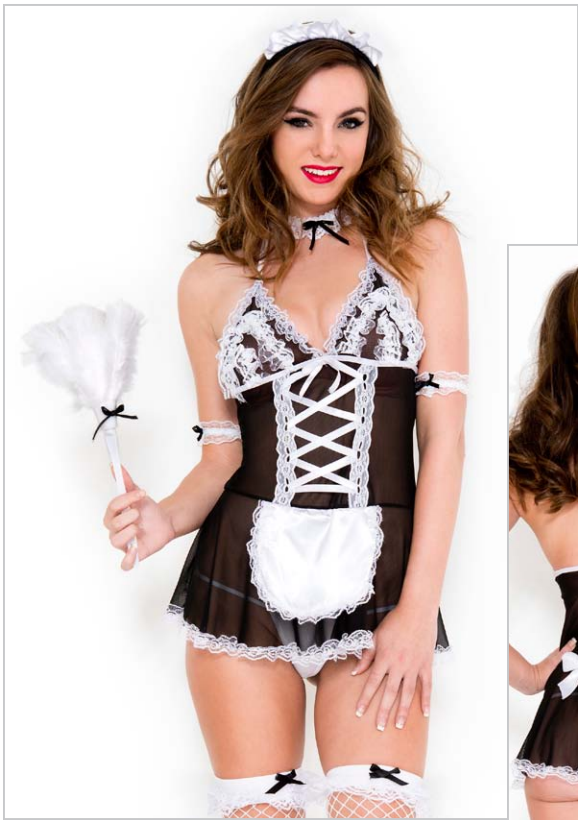

70608 (70608)

Maid Bombshell

5 PC. Lace and mesh halter dress
Includes: headpiece, choker, arm bands,
and duster (G-string and stockings not included)

Color: Black/White   Size: One Size
70608Q Black/White