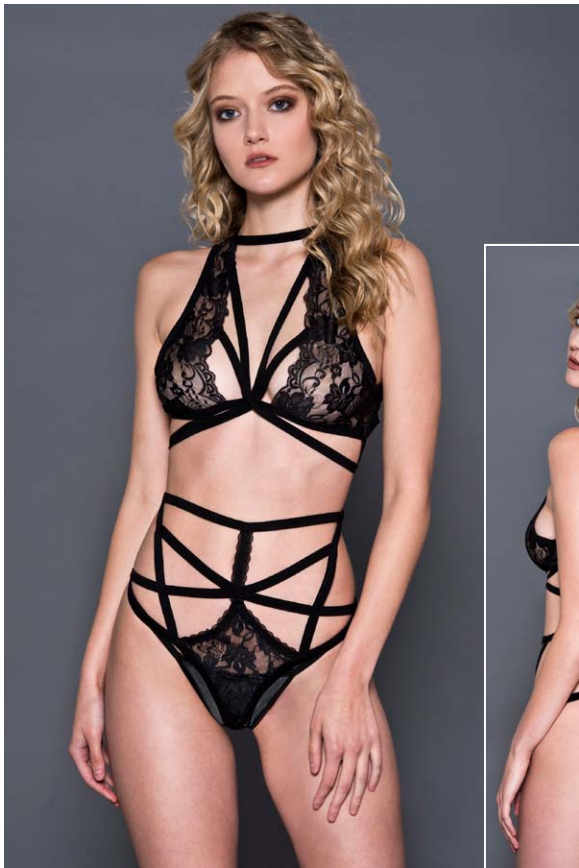

59083 (59083)

Strappy lace halter top with high waist matching panty

Color: Black Size: One Size