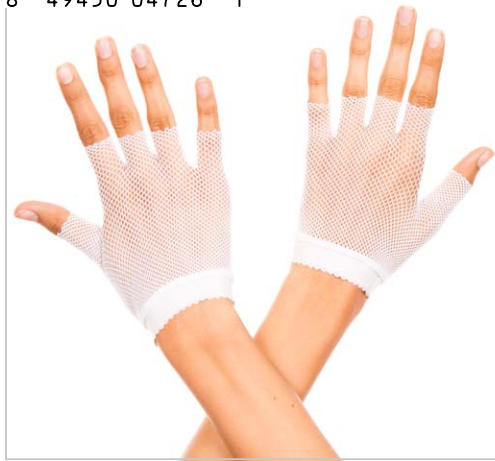

427 (GV8 A 9001)
Fishnet gloves
Color: Black
Size: One Size

416 (GV6 A)
Lace fingerless gloves
Color: Black, White, Baby Pink, Red
Size: One Size

413 (GV3 A)
Lace up wrist length fishnet fingerless gloves
Color: Hot Pink, Black, White
Size: One Size