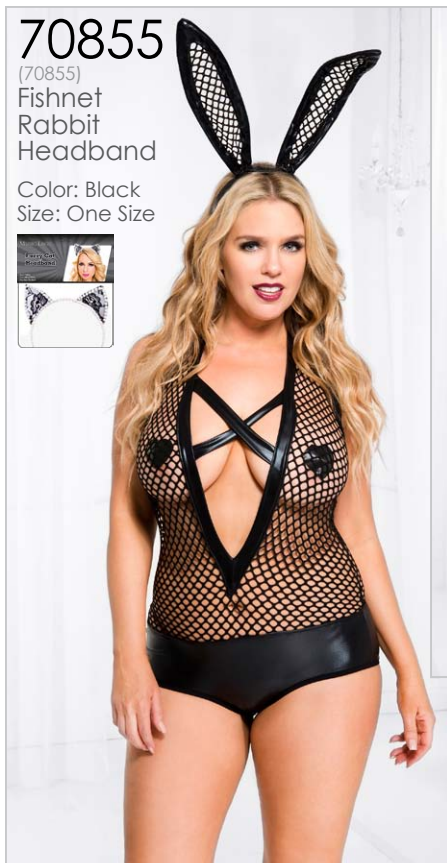

1X
2X 8 49450 05773 4

3X
4X 8 49450 05774 1

55011Q (55011Q)

Plus size long sleeve fishnet and wet look V shape teddy (Stockings not included)

Color: Black Size: 1X/2X, 3X/4X

70855

(70855)
Fishnet Rabbit Headband

Color: Black
Size: One Size

1X
2X 8 49450 05701 7

3X
4X 8 49450 05702 4

55010Q (55010Q)

Plus size criss cross V shape panel fishnet and wet look teddy (pasties and headband not included)

Color: Black Size: 1X/2X, 3X/4X