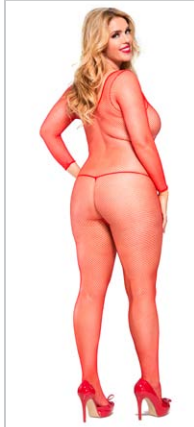

Color: Black Size: Plus Size

1291Q

(9001BS12HQ)

Plus size seamless V back fishnet bodystocking with open crotch (G-string not included)

Color: Black, Red, Purple, White Size: Plus Size

1747Q

(747BSHQ)

Plus size opaque crotchless bodystocking (G-string not included)