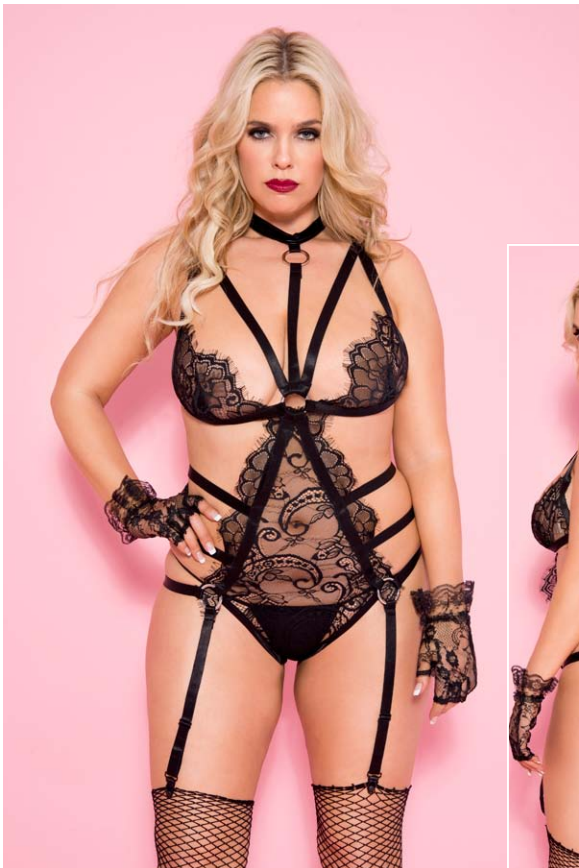

Color: Black Size: Plus Size

20028Q

(20028Q)

Plus size lace garter teddy with multiple straps and O-rings (G-string, gloves, and stockings not included)

Color: Black Size: Plus Size

2119Q

(X9001M62rainbow)

Plus size rainbow stripe fishnet garter dress with attached stockings (G-string not included)