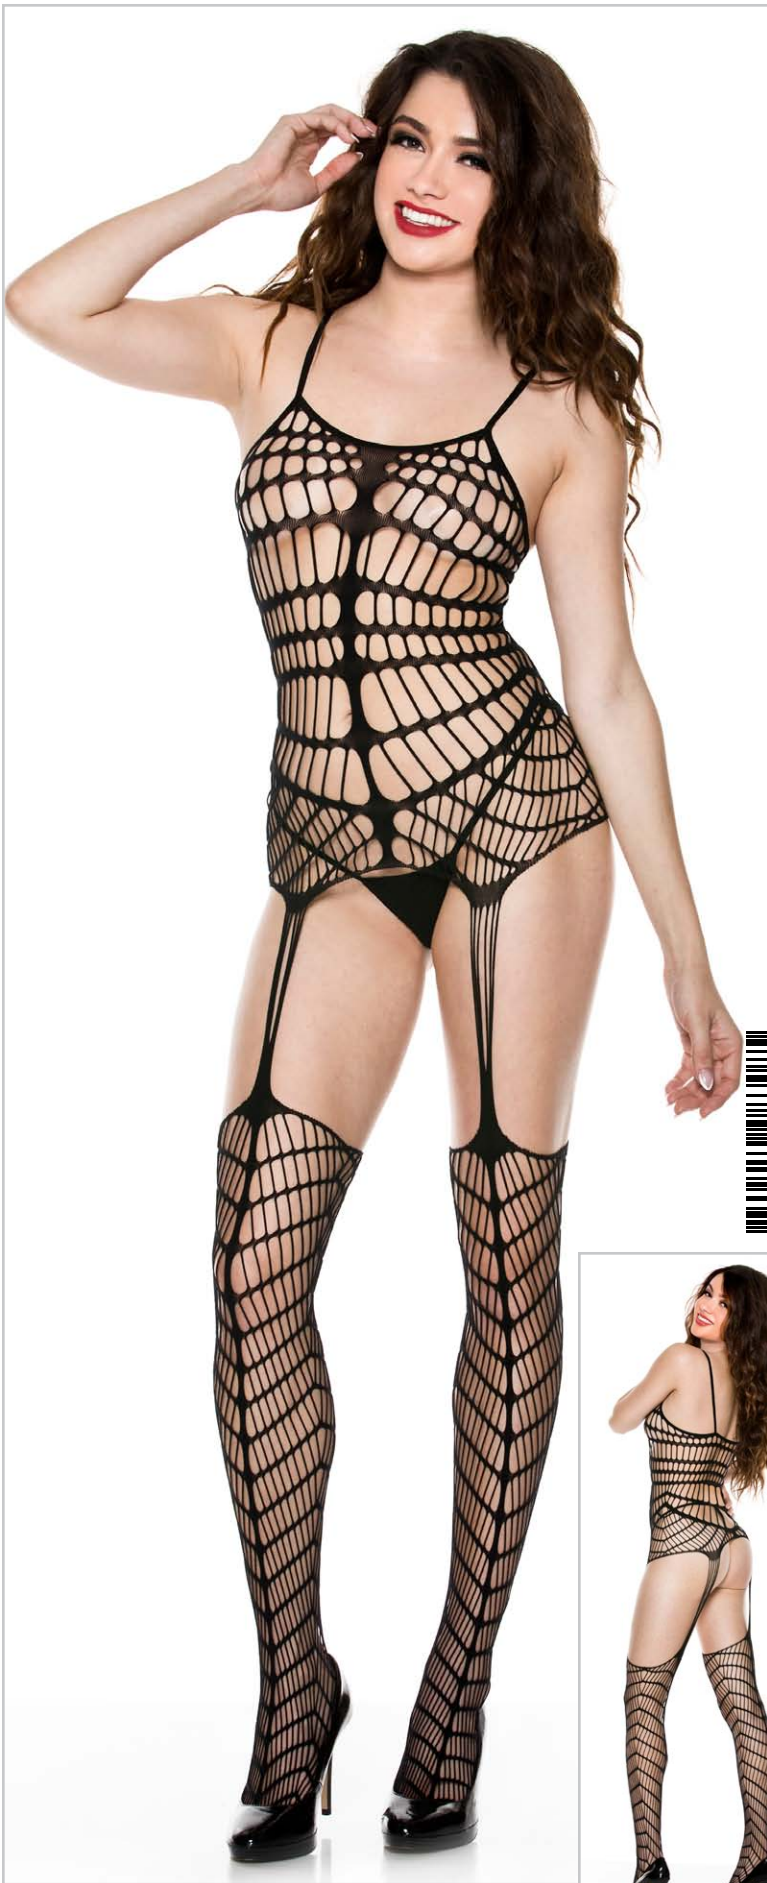

1309

(XE206BS238H3)

Multi netted detailing bodystocking with spaghetti straps and matching stockings with slashed garter straps (G-string not included)

Color: Black Size: One Size