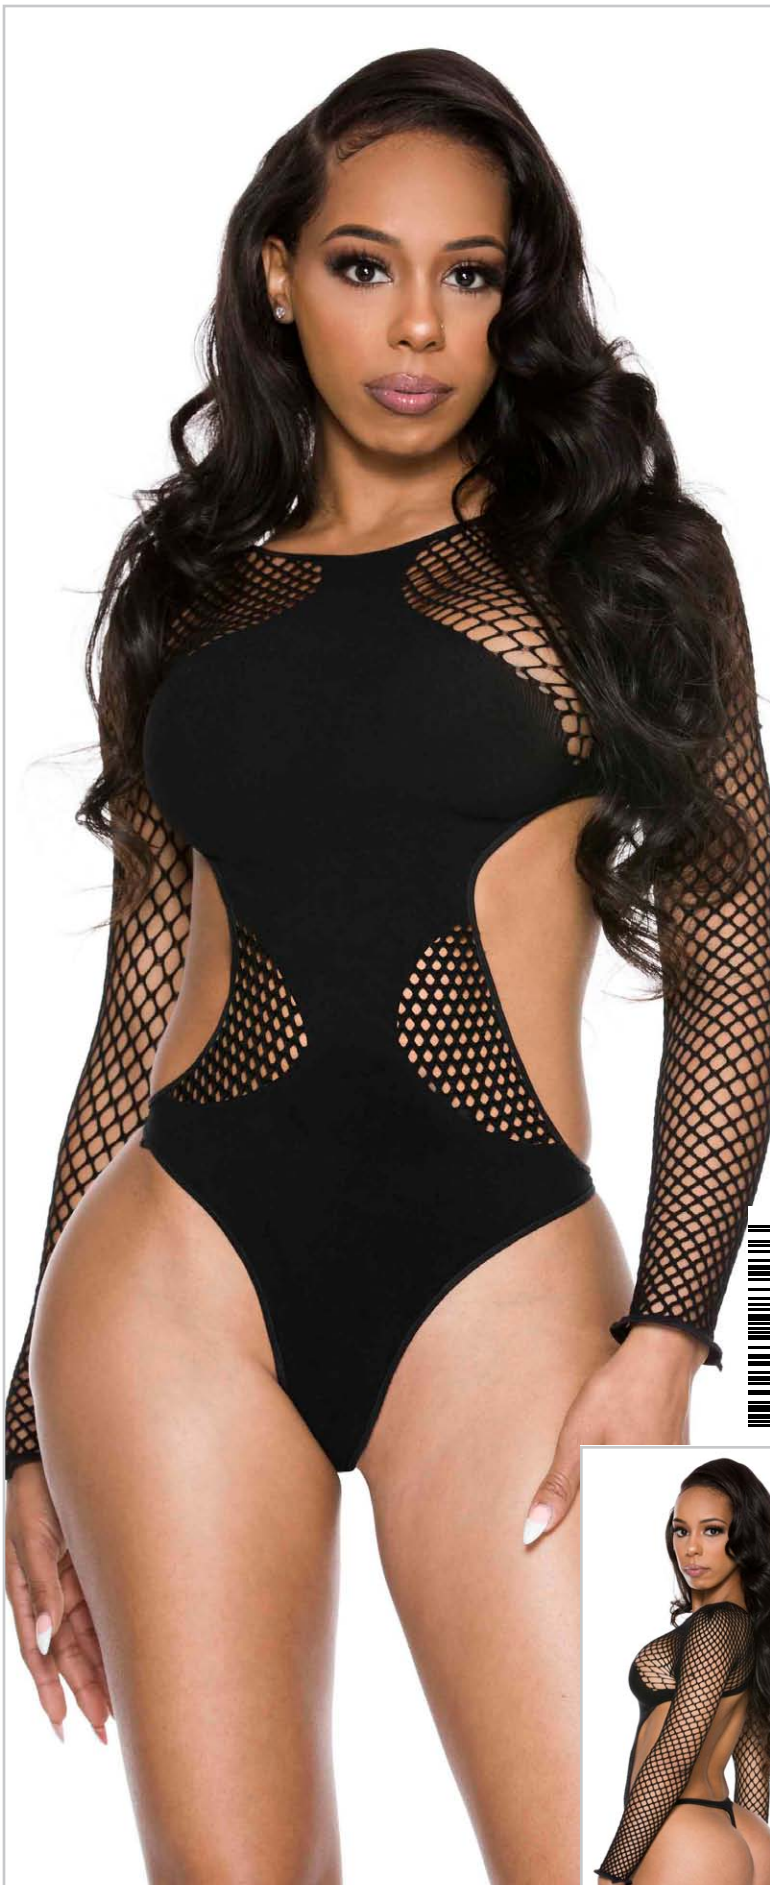

80101

(S0163-XE222)

Diamond net long sleeve teddy with front opaque panel with side and back opening with thong cut back

Color: Black
Size: One Size