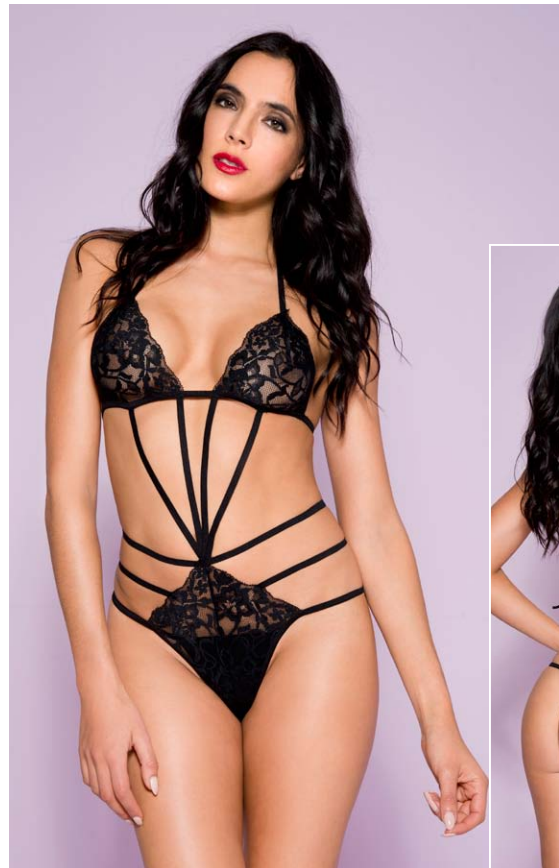

80023

(80023)

Strappy lace halter teddy (G-string not included)

Color: Black
Size: One Size