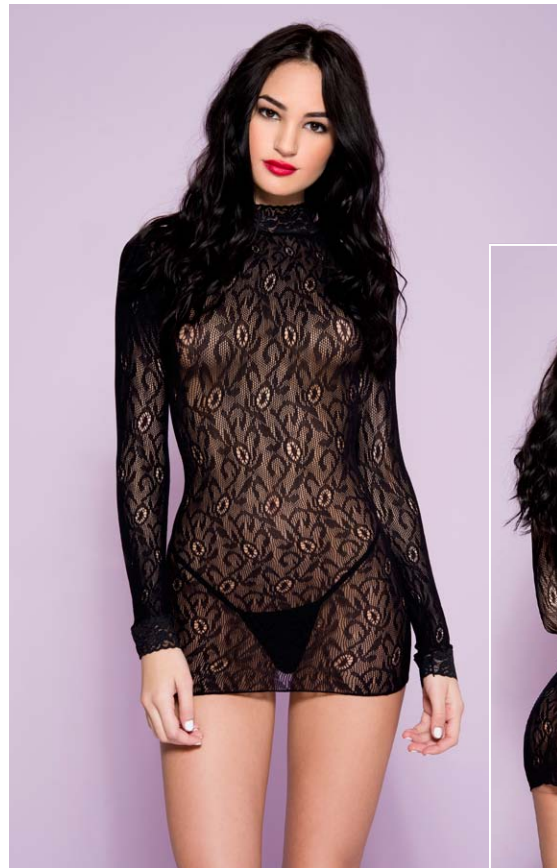

9828

(XJ29W8)

Long sleeve turtle neck lace dress
(G-string not included)

Color: Black
Size: One Size