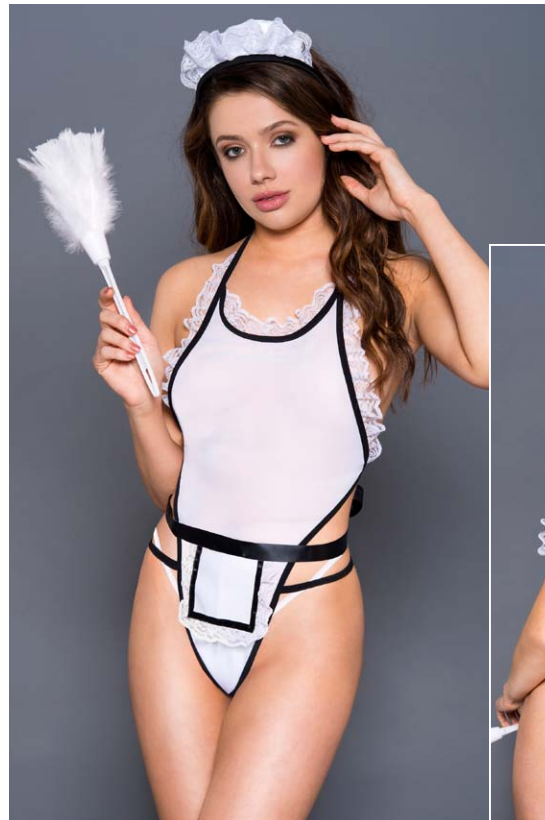

71019 (71019)

Flirty Maid

4 PC. Lace trim teddy
Includes: apron, headband, and duster
(G-string not included)

Color: White/Black
Size: One Size