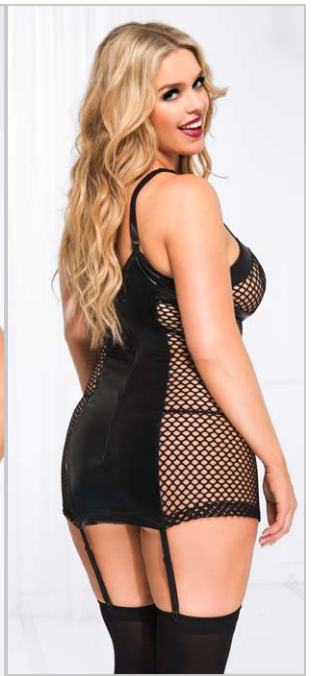

1X 2X 8 49450 05639 3

3X 4X 8 49450 05640 9

20024Q (20024Q)

Plus size fishnet wet look garter mini (G-string, stockings, and pasties not included)

Color: Black Size: 1X/2X, 3X/4X