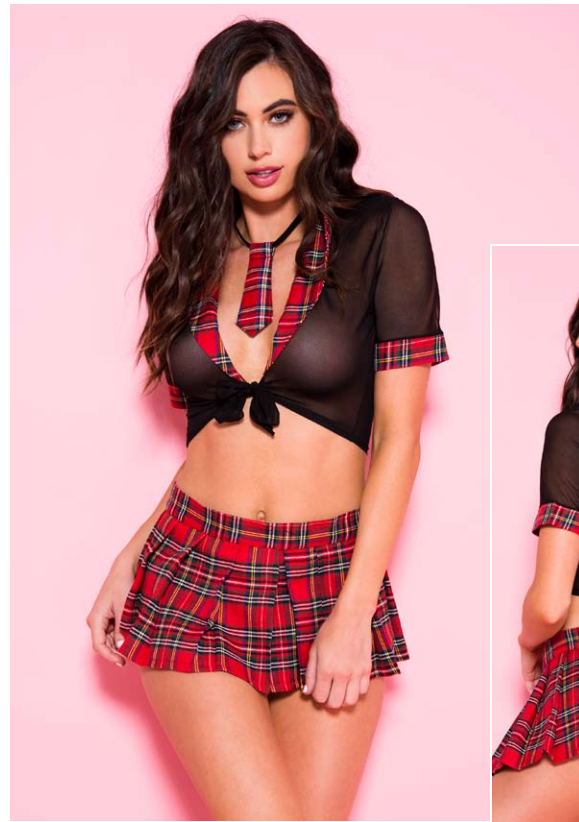

71075 (71075)

College Beauty

3 PC. Sheer front tie crop top with plaid trim

Includes: tie and plaid pleated skirt

Color: As Shown Size: One Size