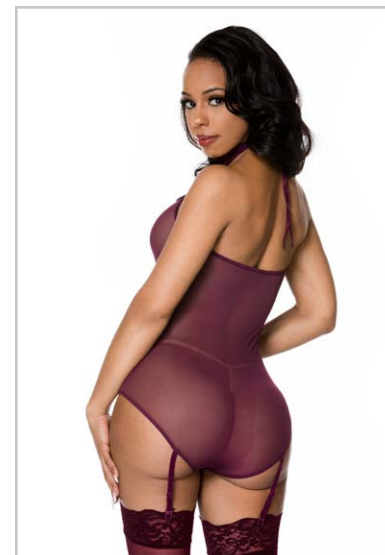

20050 (20050)

High neck lace and mesh
teddy with attached
garter belts (G-string
and stockings not
included)

Color: Burgundy,
Red, Black, White
Size: One Size
20050Q Black, Red

8 49450107624 7