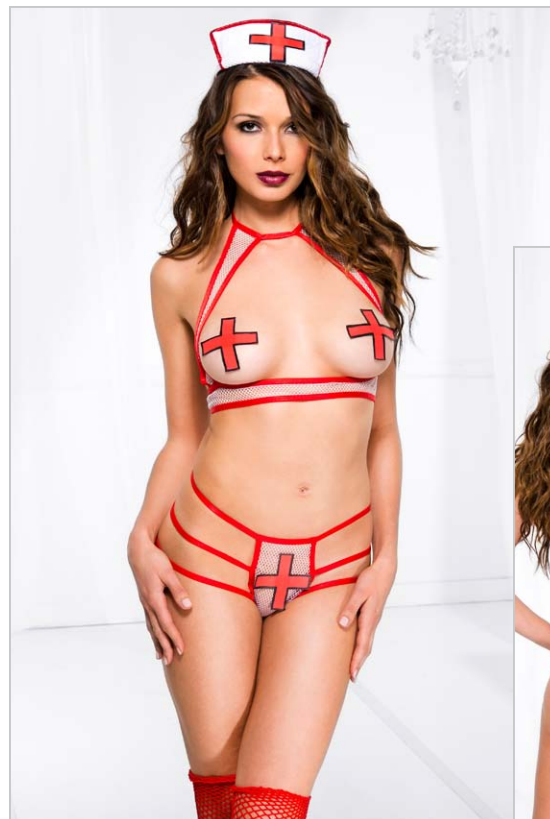

71109 (71109)

Assistant Nurse
3 PC. Fishnet strappy halter teddy with built in apron and faux pasties
Includes: headband and stethoscope (G-string and stockings not included)

Color: Black/Red
Size: One Size

70849 (70849)

Bedside Nurse
4 PC. Cross nurse strappy g-string with open bust fishnet top
Includes: headband and pasties (Stockings not included)

Color: Red/White Size: One Size

70609 (70609)

Love Doctor
4 PC. Sheer button up dress
Includes: headpiece, stethoscope and belt (G-string and stockings not included)

Color: White/Red Size: One Size