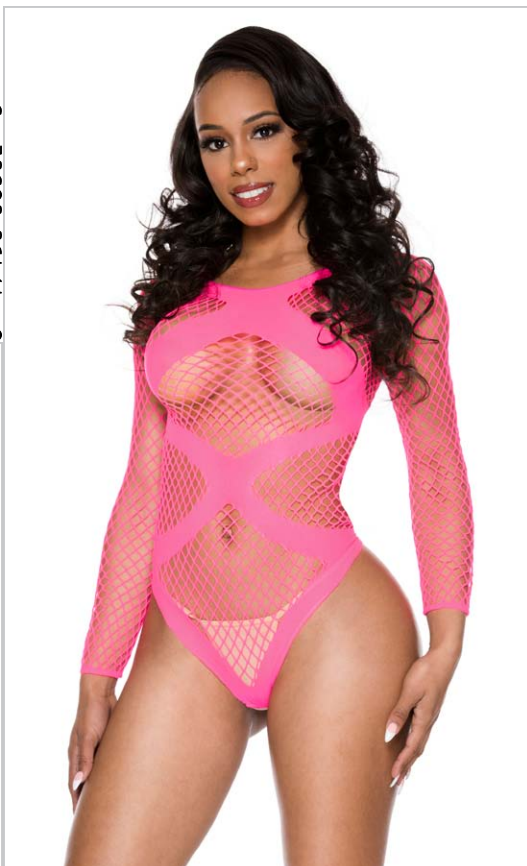

80083 (S0163-XE185)
Criss cross fishnet teddy with a thong cut back
(G-string not included)

Color: Hot Pink, Black   Size: One Size