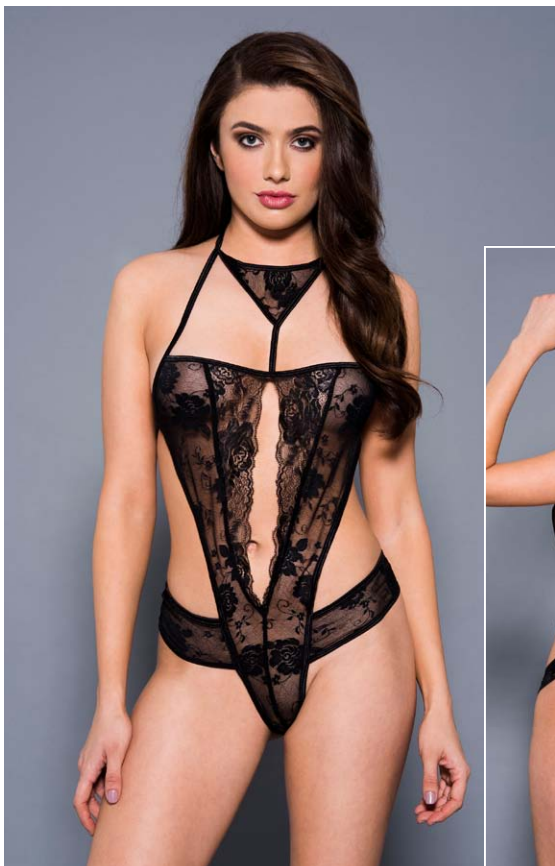

(80061)

Open cup lace teddy with ruffle trim and cheeky open back (G-string not included)

Color: Black, Burgundy, Red, White
Size: One Size

8 49450 07700 8

80044

(80044)

Lace V-shape teddy with high neck collar