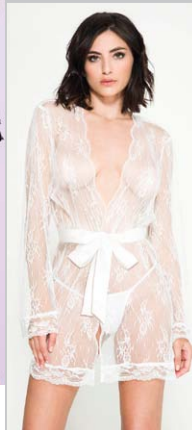

Color: Black, Hot Pink Size: One Size

6796

(S6796-XJDP087)

Heart design lace mini with side cut out details (G-string not included)

Color: Black, Neon Pink Size: One Size

60072

(60072)

Sheer lace robe with butterfly sleeves and satin waist tie (G-string not included)