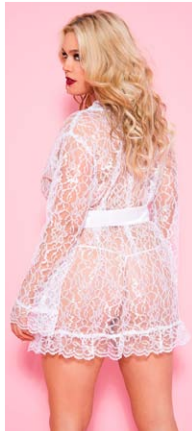

60082Q

(60082Q)

Plus size floral lace robe with scalloped trim and satin belt (G-string not included)

Color: White, Red, Black Size: Plus Size