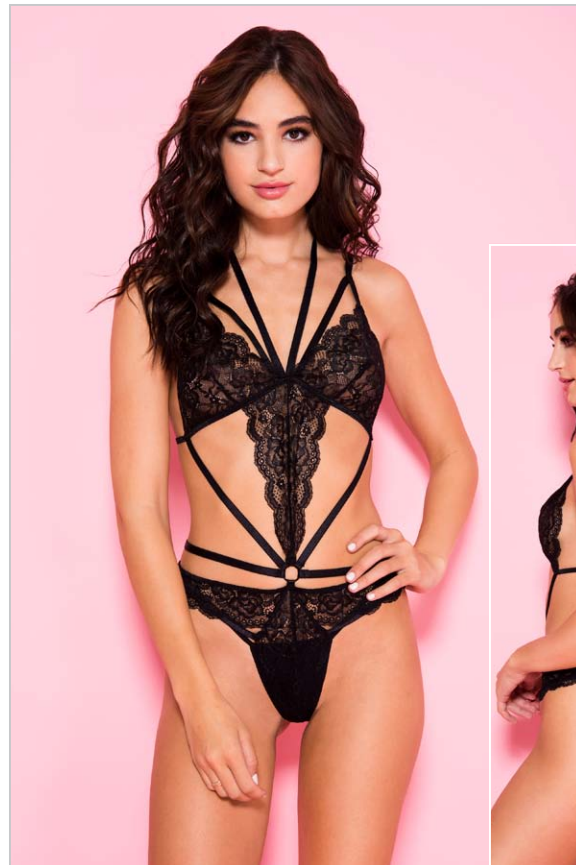

Color: Black Size: One Size

80089 (80089)

Floral lace teddy with ribbon tying straps (G-string not included)

Color: Teal Size: One Size

80088 (80088)

V-neckline lace strappy teddy with a g-string cut back (G-string not included)