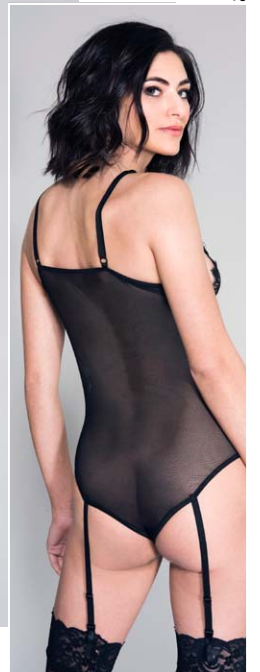

80055 (80055)

High neck scalloped trim lace teddy with sheer back

Color: Black, Red, Burgundy, White

Size: One Size

80055Q Black, Burgundy, Red

80052 (80052)

Front keyhole opening lace teddy with sheer back

Color: Red, Black, White Size: One Size

80052Q Black, Red