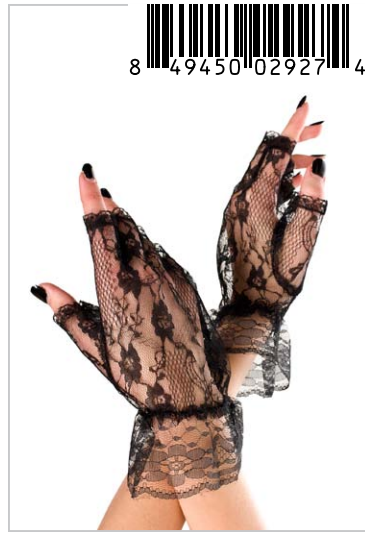

Flounce fishnet gloves

Color: Neon Green, Neon Pink
Size: One Size

435 (GVA017H)

Lace gloves

Color: Neon Green
Size: One Size

434 (434)
Short fishnet
fingerless gloves
Color: Black
Size: One Size

428 (GV2AR5)
Wrist length lace fingerless gloves
Color: Black, White
Size: One Size