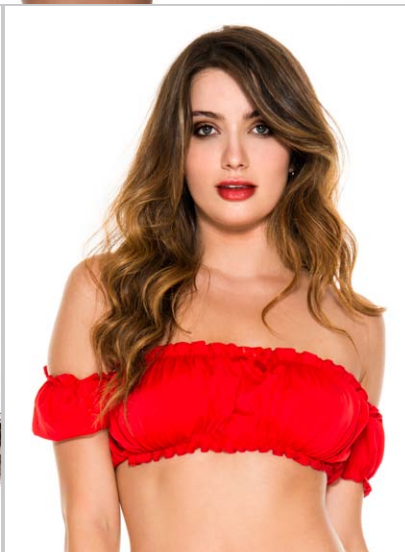

Color: Black/Nude Size: 1X/2X, 3X/4X

25070

Scunch Top

Color: Pink, Black, Red,
Hot Pink, White

Size: SM, ML

SM  8 49450 07973 6

ML  8 49450 07972 9

SM  8 49450 07969 9