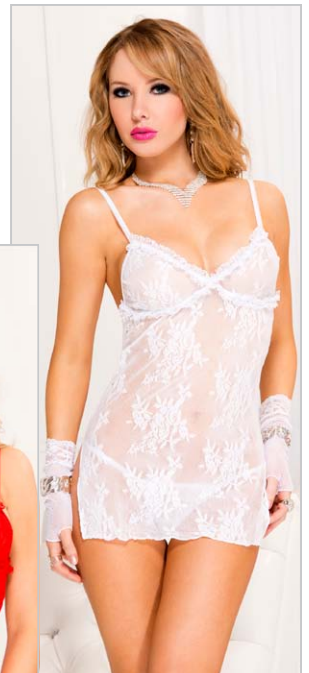

9132 (R34W132P9)

Side slit lace cami with lace ruffle details and g-string

Color: Black, Hot Pink, Red, White
Size: One Size