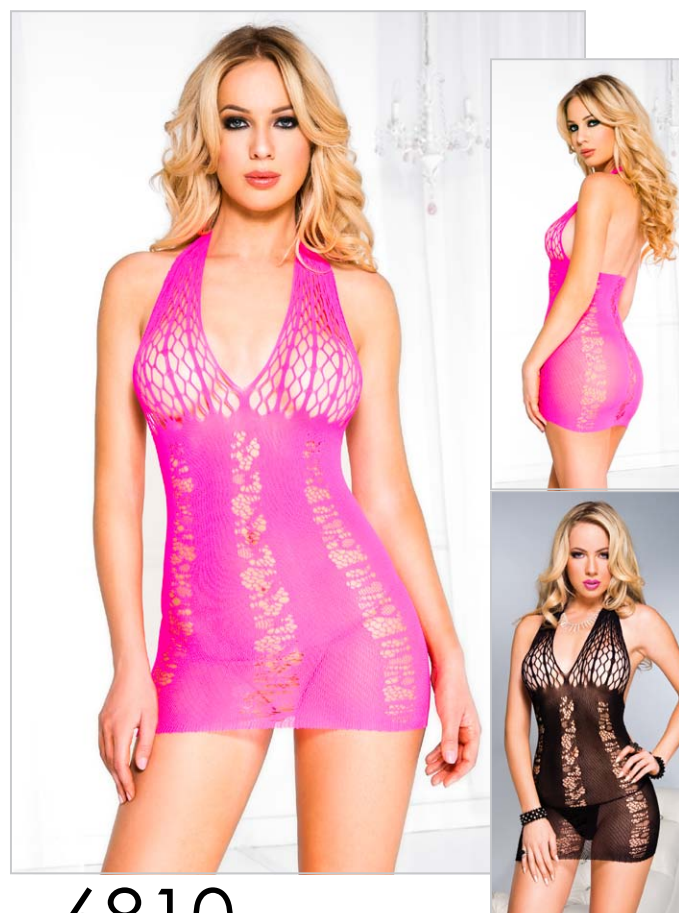

Size: One Size

56118Q Black

56010

(56010)

Mini diamond net hooded dress with g-string

Color: Black

Size: One Size

6810