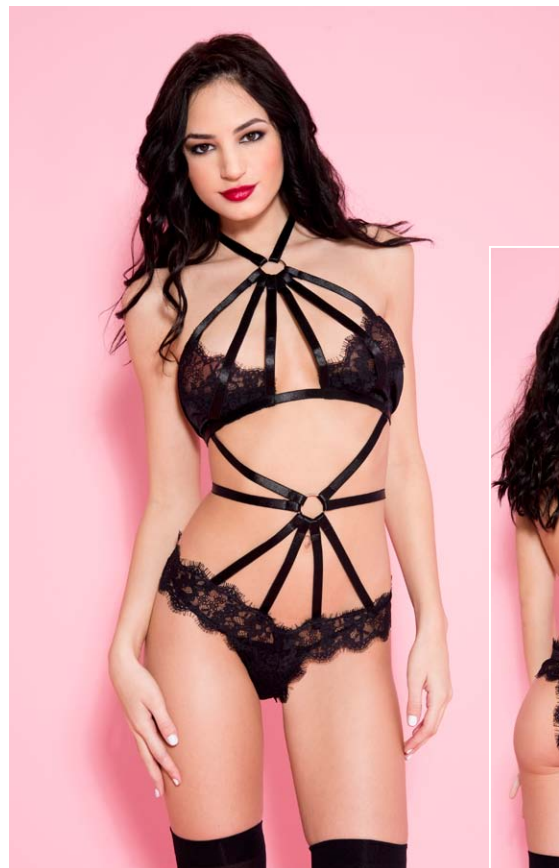

Color: White, Black Size: One Size

80064

(80064)

Flower lace teddy with long fishnet sleeves and fishnet back (G-string not included)

Color: Red, Turquoise, Black Size: One Size

80024

(80024)

Eyelash lace teddy with strappy accents (G-string and stockings not included)