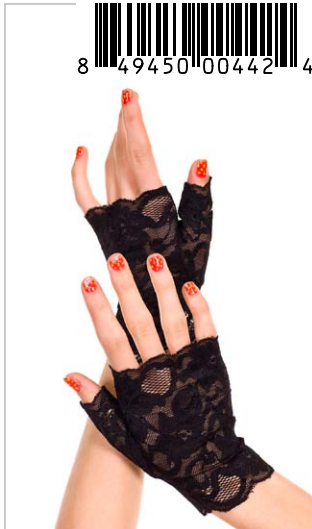

416 (GV6 A)
Lace fingerless gloves
Color: Black, White, Baby Pink, Red
Size: One Size