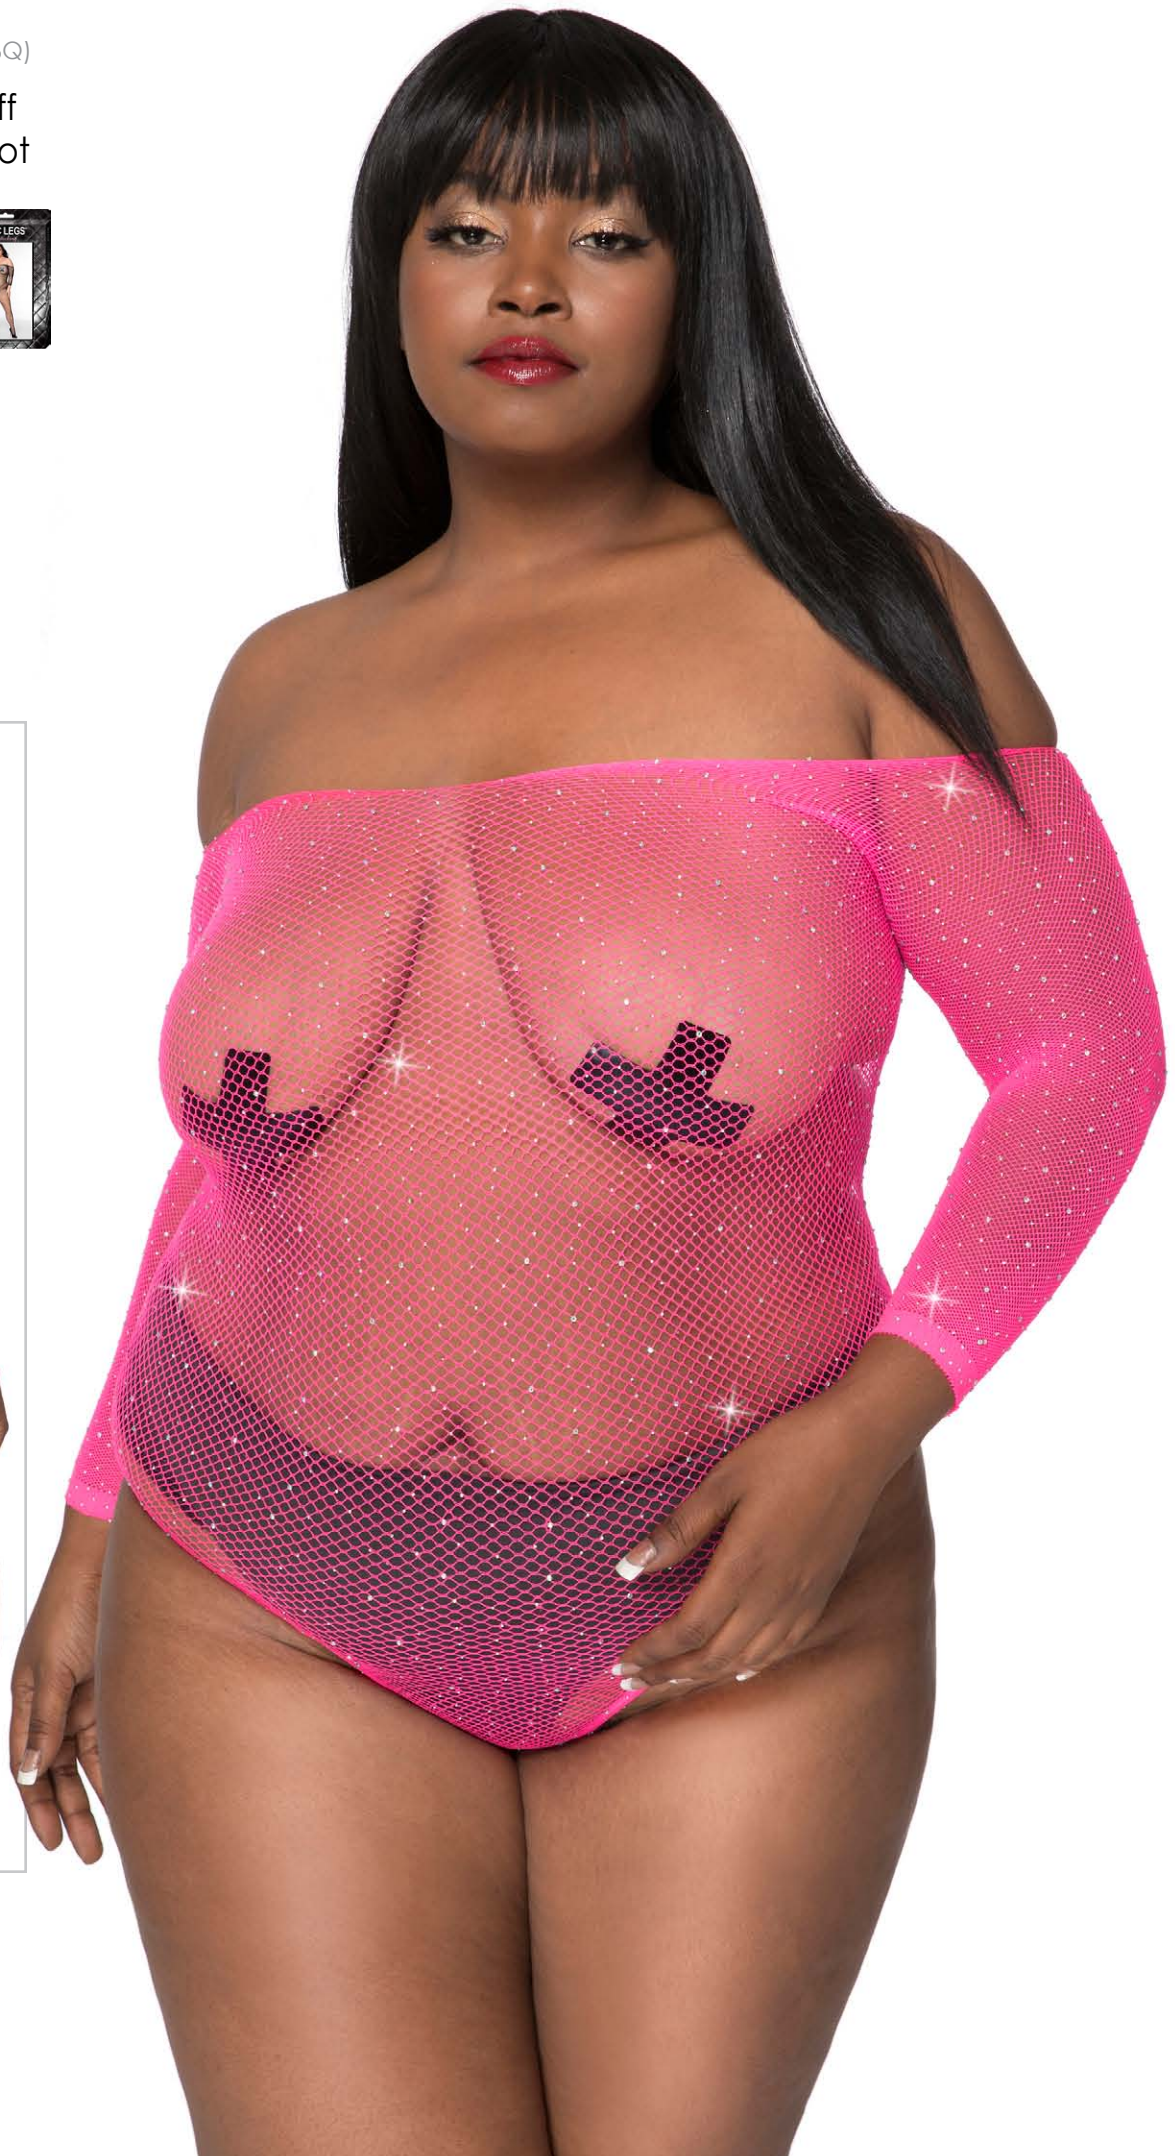

NEW! 80106Q (80106Q)

Plus size fishnet and rhinestone off the shoulder bodysuit (G-string not included)

Color: Hot Pink
Size: Plus Size