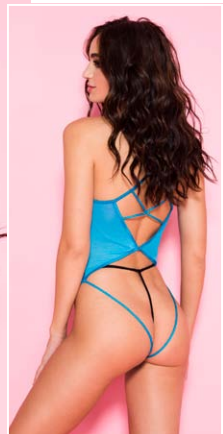

80021

(80021)

Lace open front cut teddy with strappy back (G-string not included)

Color: Turquoise, Burgundy
Size: One Size