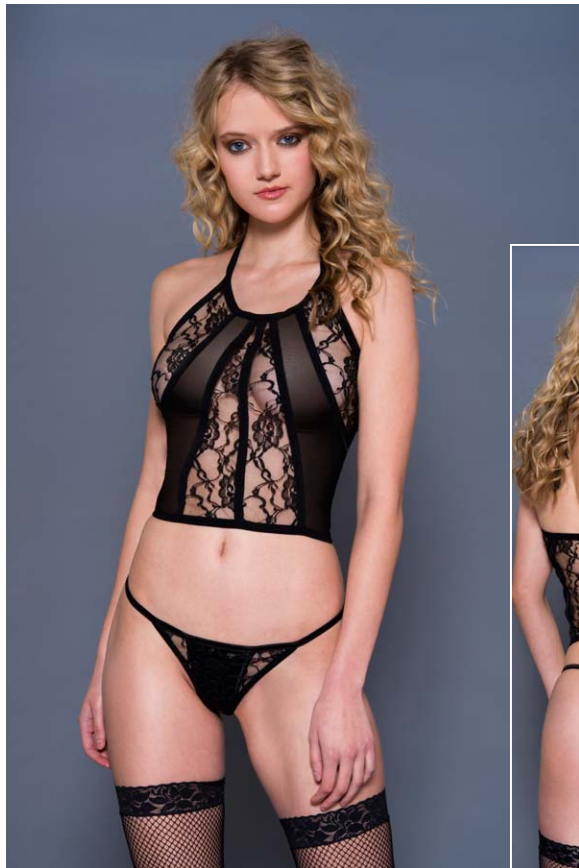

59082 (59082)

Lace and sheer halter top with matching g-string (Stockings not included)

Color: Black Size: One Size