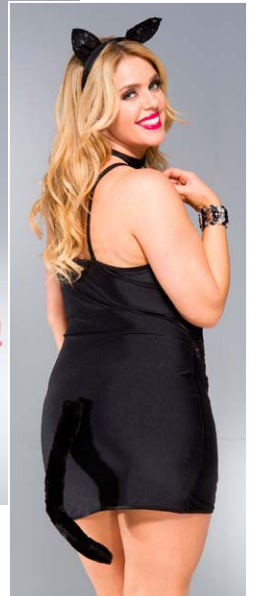

70697Q (70697Q)

Fierce Kitty
4 PC. Plus size lace with lycra mini and strappy strands
Includes: headband, choker and detachable plush tail (G-string not included)

Color: Black   Size: Plus Size