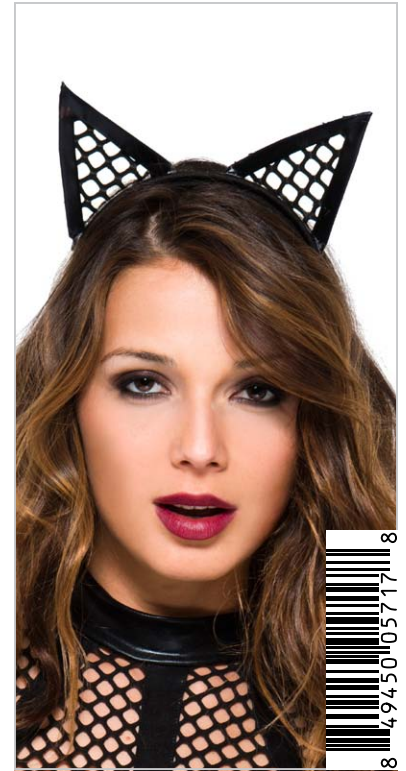

Ruffle Lace Headband

Color: Black
Size: One Size

70855

Fishnet Rabbit Headband

Color: Black
Size: One Size

70854

Fishnet Cat Headband

Color: Black
Size: One Size