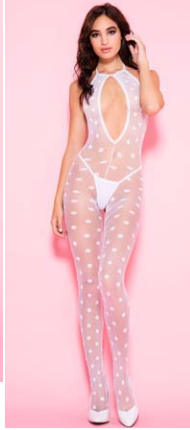

1596 (1596)

Low back polka dot sheer crotchless bodystocking with front keyhole (G-string not included)

Color: Black, White Size: One Size