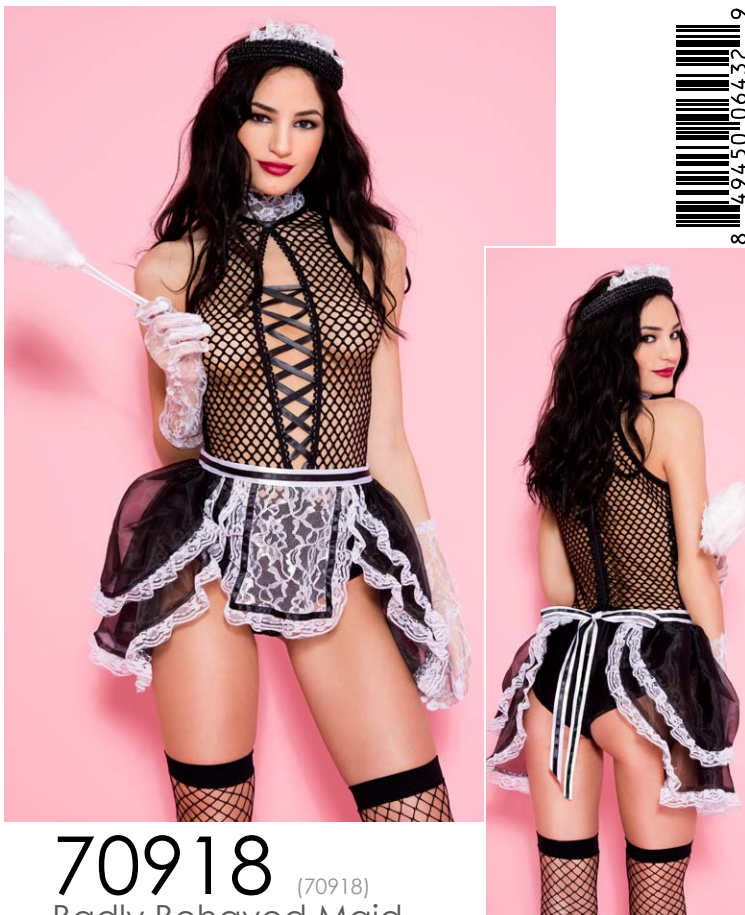

71074 (71074)

Mischievous French Maid
 5 PC. Two tone sheer with lace trim dress
 Includes: headband, handcuffs, apron, and duster

Color: Black/White
 Size: One Size

70918 (70918)

Badly Behaved Maid
4 PC. Fishnet lace up teddy
Includes: apron, duster, and headband
(Stockings and gloves not included)