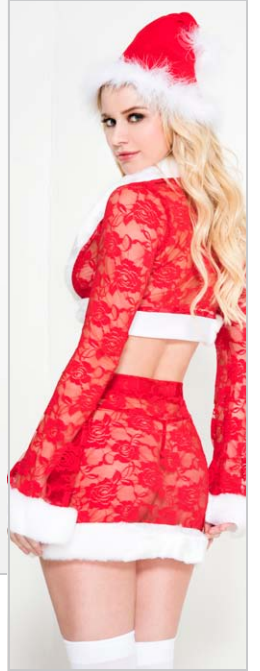

Color: Red/White
Size: One Size

70583 (70583)

Santa's Doll
1 PC. Halter mesh with marabou trim and sequin cups teddy (Gloves not included)

Color: Red
Size: One Size

70918Q (70918Q)

Badly Behaved Maid
4 PC. Plus size fishnet lace up teddy
Includes: apron, duster, and headband
(Gloves and stockings not included)