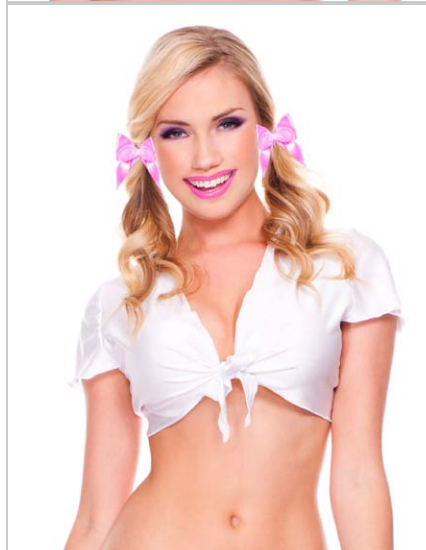

SM  8 49450 05825 0

ML  8 49450 05824 3

25074

Plaid Pleated Skirt

Color: Neon Yellow, Light Purple, Red, Yellow, Hot Pink, Light Brown, Violet, Pink, Purple, Green

Size: SM, ML

SM  3

ML  6