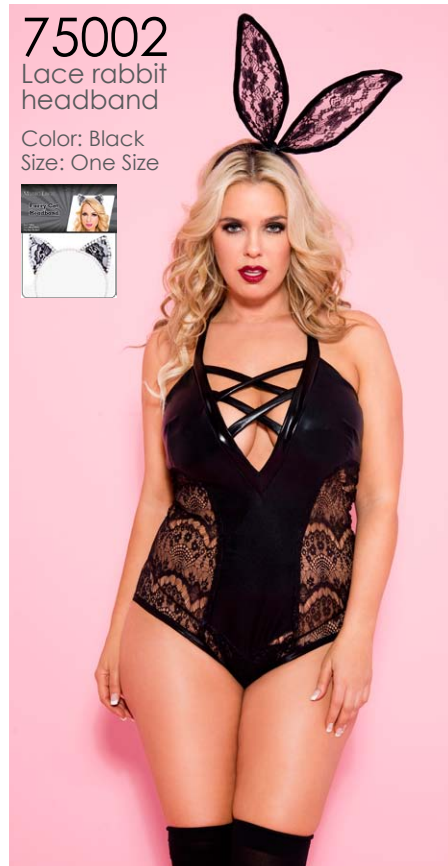

80030Q (80030Q)
Plus size wet look halter teddy with side lace panels (G-string, stockings and headband not included)

Color: Black Size: 1X/2X, 3X/4X