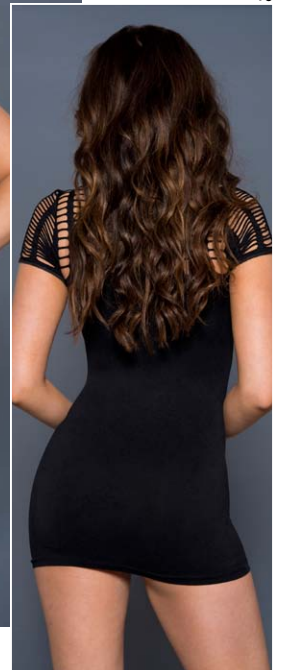

Swirling pattern fishnet low open back mini (G-string not included)

Color: Black, White
Size: One Size

6982

(S6809-XJDP088C7)

Rainbow halter neck mini dress (G-string not included)

Color: Rainbow
Size: One Size