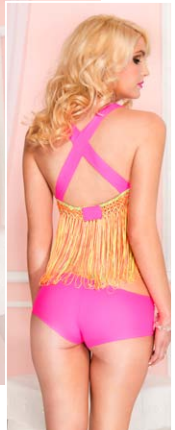

Color: Black Size: One Size

55005

(55005)

Rainbow fringed bra top with booty shorts

Color: As Shown Size: One Size

55004

(55004)

Fishnet bra with contrast trim booty shorts (G-string and gloves not included)