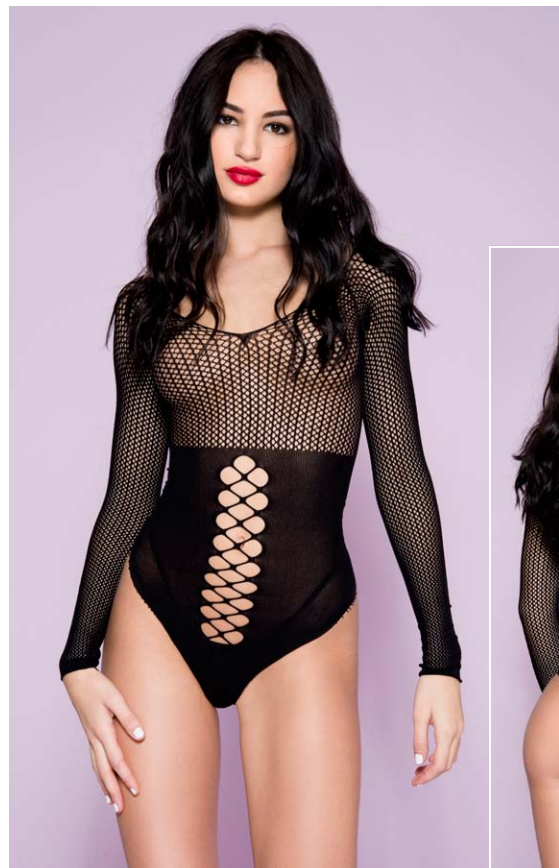

8131

(S100-XE112)

Long netted sleeve with front and back criss cross teddy (G-string not included)

Color: Black Size: One Size