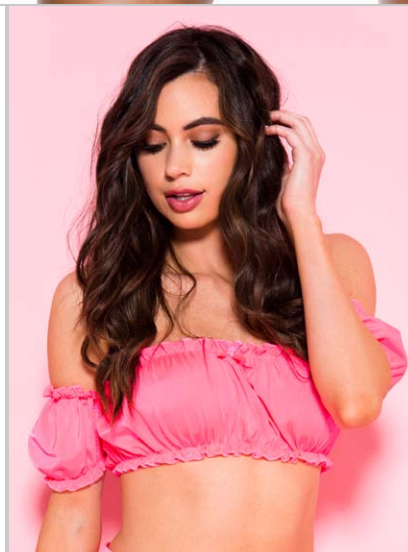

Color: Black/Nude Size: 1X/2X, 3X/4X

25070

Scunch Top

Color: Pink, Black, Red,
Hot Pink, White

Size: SM, ML

SM  8 49450 07973 6

ML  8 49450 07972 9

SM  8 49450 07969 9