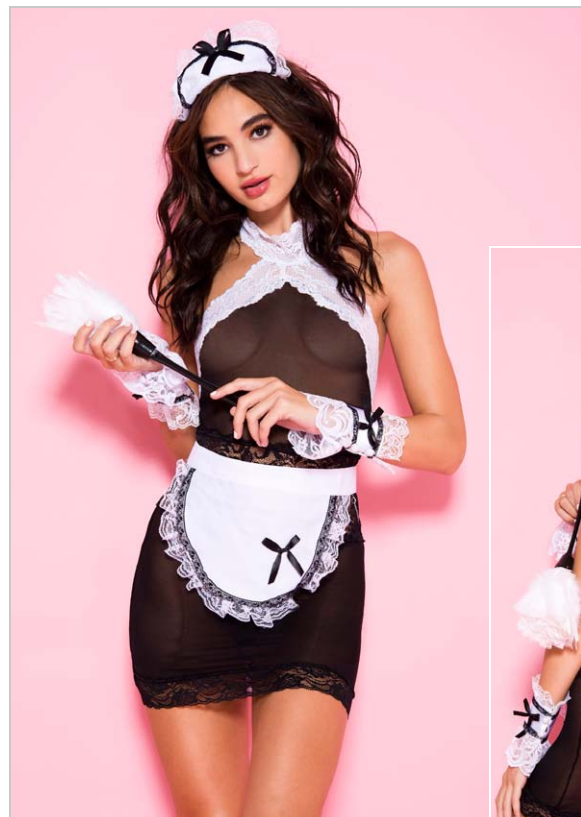

71076 (71076)

Good Looking House Maid
5 PC. Two tone bra top with garter skirt
Includes: headband, choker, and duster (G-string and stockings not included)

Color: Black/White
Size: One Size