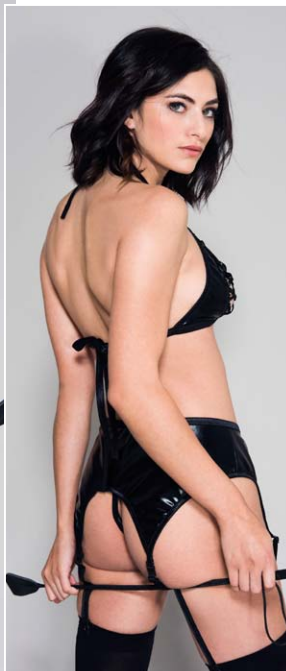

S

M

L

20040

(20040)

Lace up front bra top with wet look, matching garterbelt and crotchless g-string (Stockings not included)

Color: Black Size: S, M, L