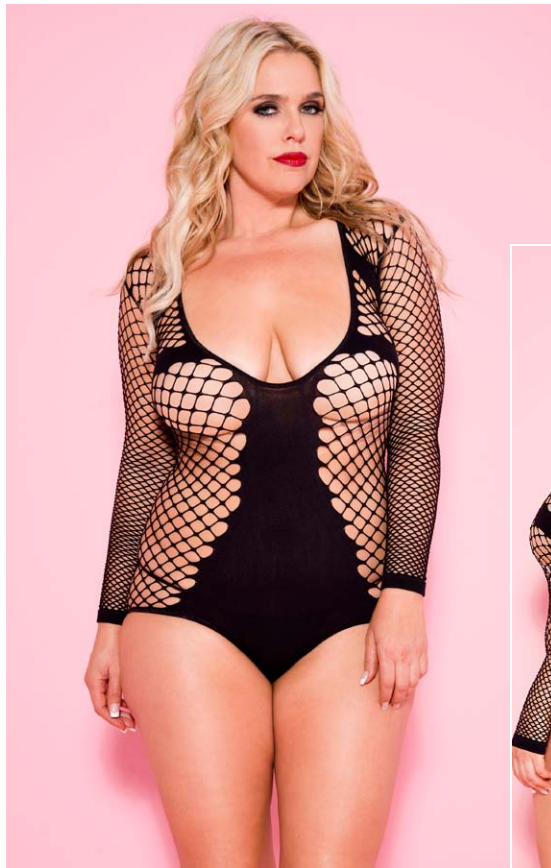

Color: Black Size: Plus Size

8785Q

(S6707-XJDP041QQ)

Plus size criss cross front with shredded straps teddy (G-string not included)

Color: Black Size: Plus Size

8208Q

(8208T108Q)

Plus size long sleeve diamond net teddy (G-string not included)