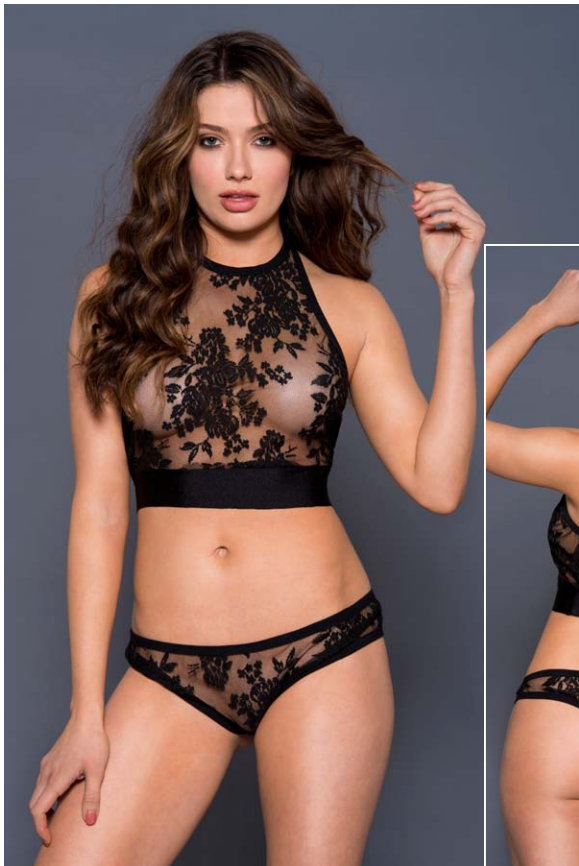

59080 (59080)

Halter neck lace crop top with matching lace panty

Color: Black Size: One Size