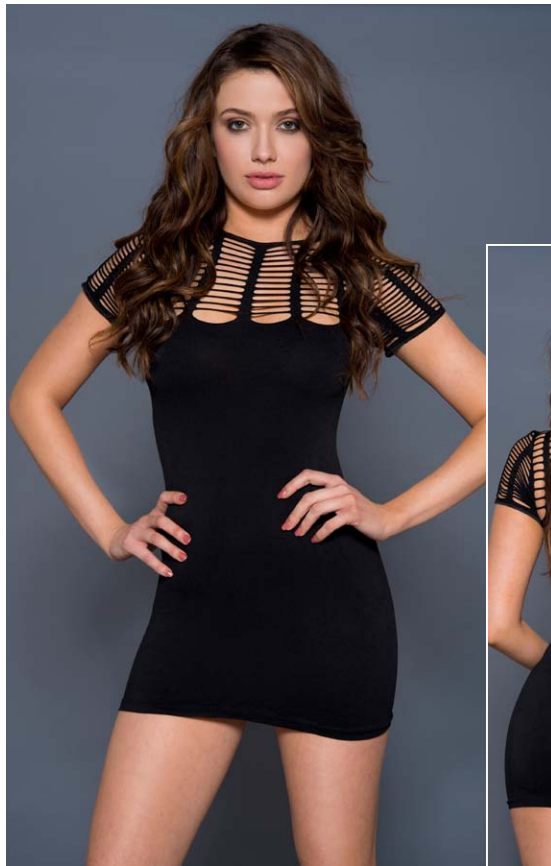

Swirling pattern fishnet low open back mini (G-string not included)

Color: Black, White
Size: One Size

6982

(S6809-XJDP088C7)

Rainbow halter neck mini dress (G-string not included)

Color: Rainbow
Size: One Size