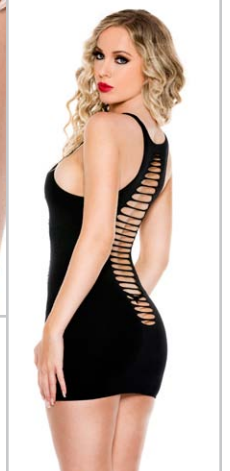

60113 (60113)

One side shredded long sleeve opaque mini with slash side details and high neckline (G-string not included)

Color: Black Size: One Size

6622 (6622)

Front and back slash details mini opaque dress with open shoulders (G-string not included)

Color: Black Size: One Size