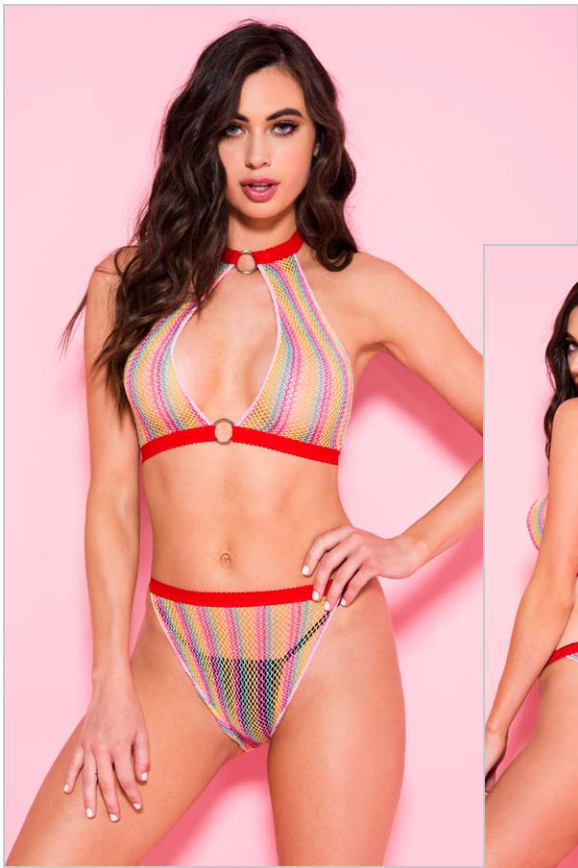

59084

(59084)

Fishnet rainbow halter top with matching panty (G-string not included)

Color: Rainbow Size: One Size

59057

(59057)

Babydoll with lace cups, satin bow detail and panty

Color: Neon Pink/Black, Purple/Black Size: One Size

59095

(S0252-XE249SP)

Long sleeve diamond net top with opaque panels and matching panty (G-string not included)

Color: Black, White Size: One Size