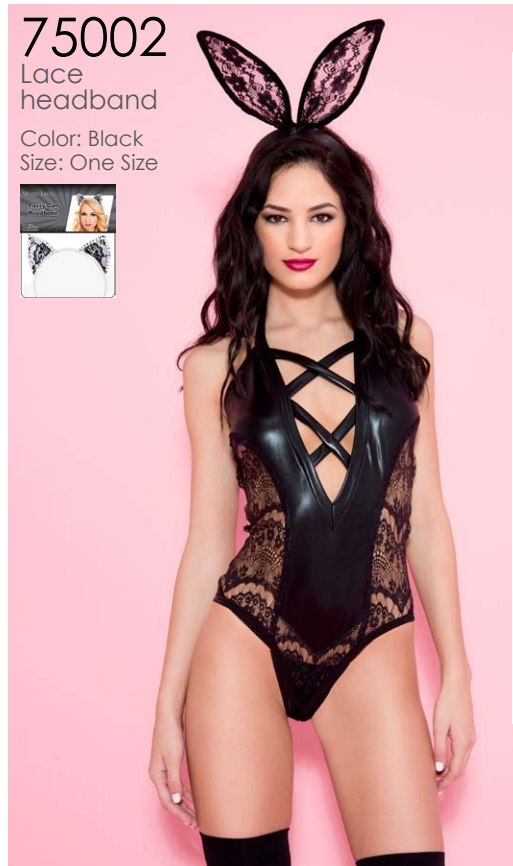

75002

Lace headband

Color: Black Size: One Size

80030

(80030)

Wet look halter teddy with side lace panels (G-string and headband not included)

Color: Black Size: S, M, L
80030Q 1X/2X, 3X/4X