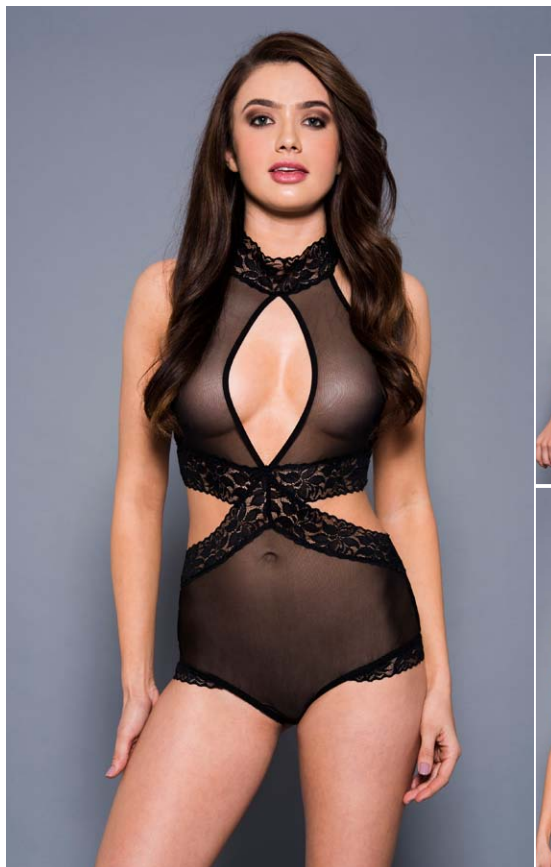

80065 (80065)

Mesh keyhole halter teddy with criss cross front and lace trim (G-string not included)

Color: Black, Red Size: One Size