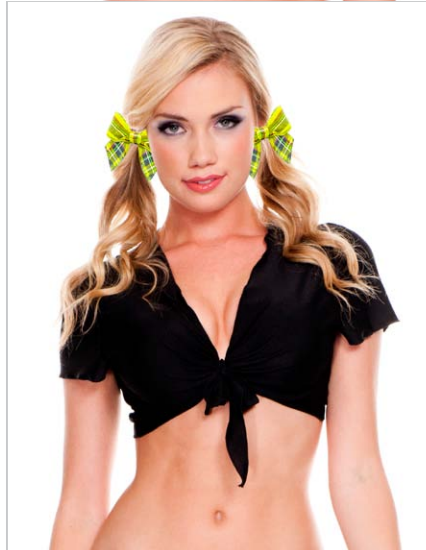

SM 8 49450 05821 2

ML 8 49450 05820 5