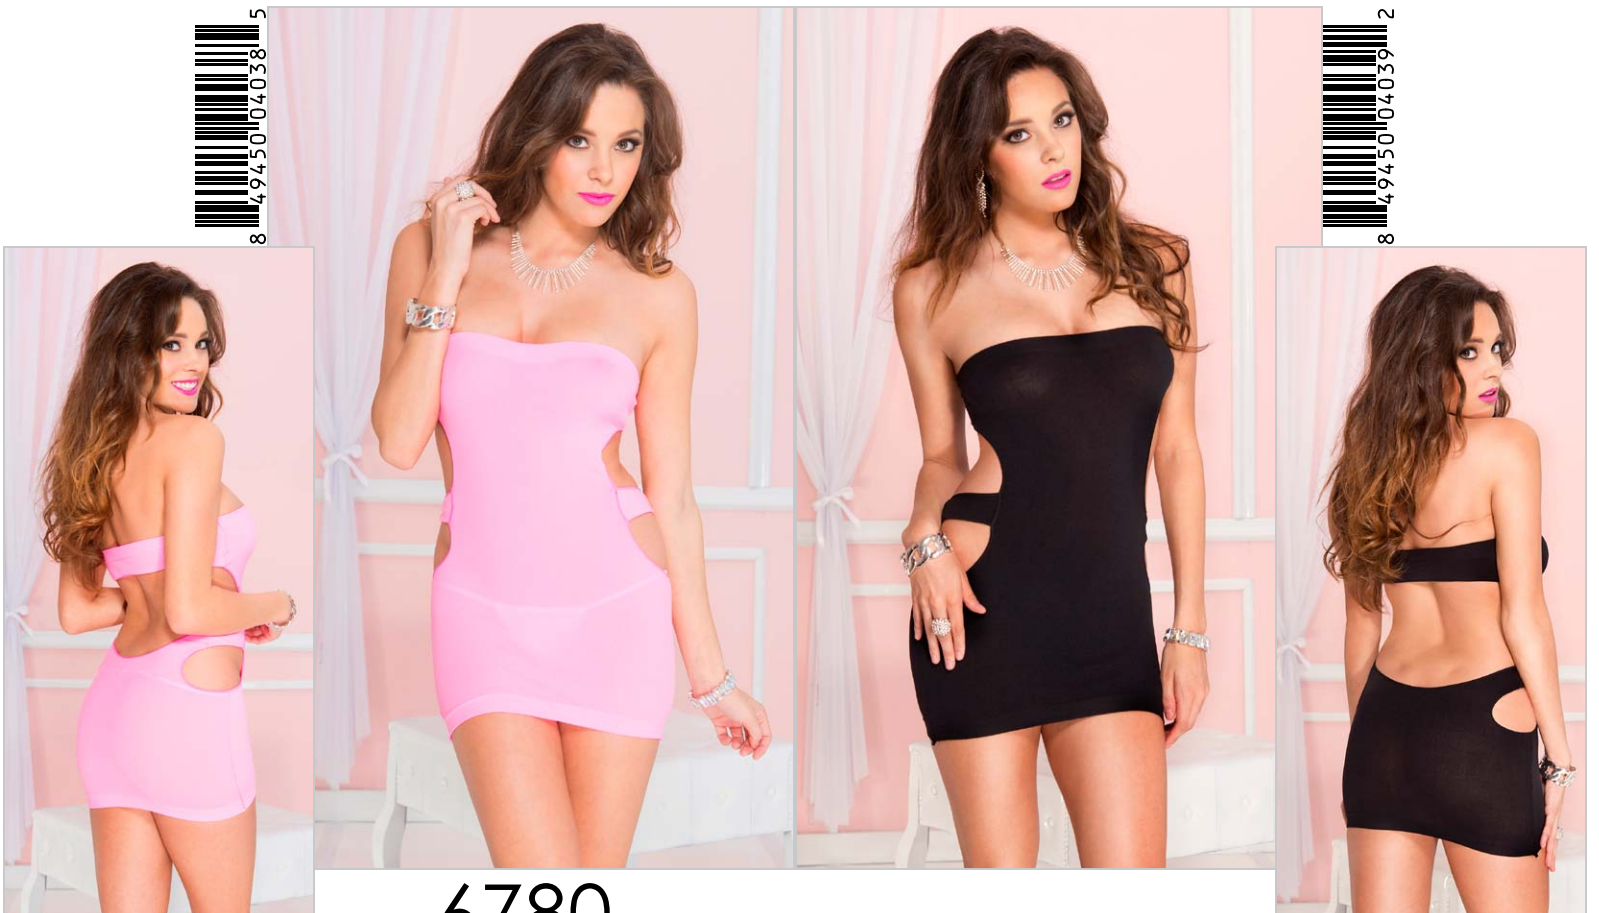

Color: Baby Pink, White
Size: One Size

60030

(60030)

Loose fit mini with lace trim and spaghetti straps

Color: Pink
Size: One Size

6780

(S6780-747)

Strapless mini with sexy back cut out (G-string not included)