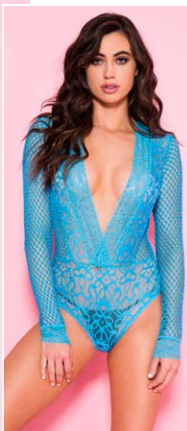

80064

(80064)

Flower lace teddy with long fishnet sleeves and fishnet back (G-string not included)

Color: Red, Turquoise, Black Size: One Size