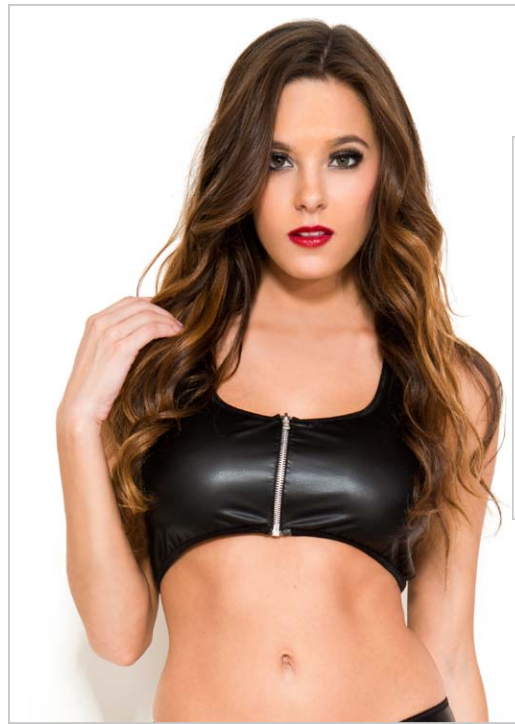

S 8 49450 03282 3

M 8 49450 03283 0

L 8 49450 04192 4

87002 (87002)

Wet look zip up crop top

Color: Black Size: S, M, L