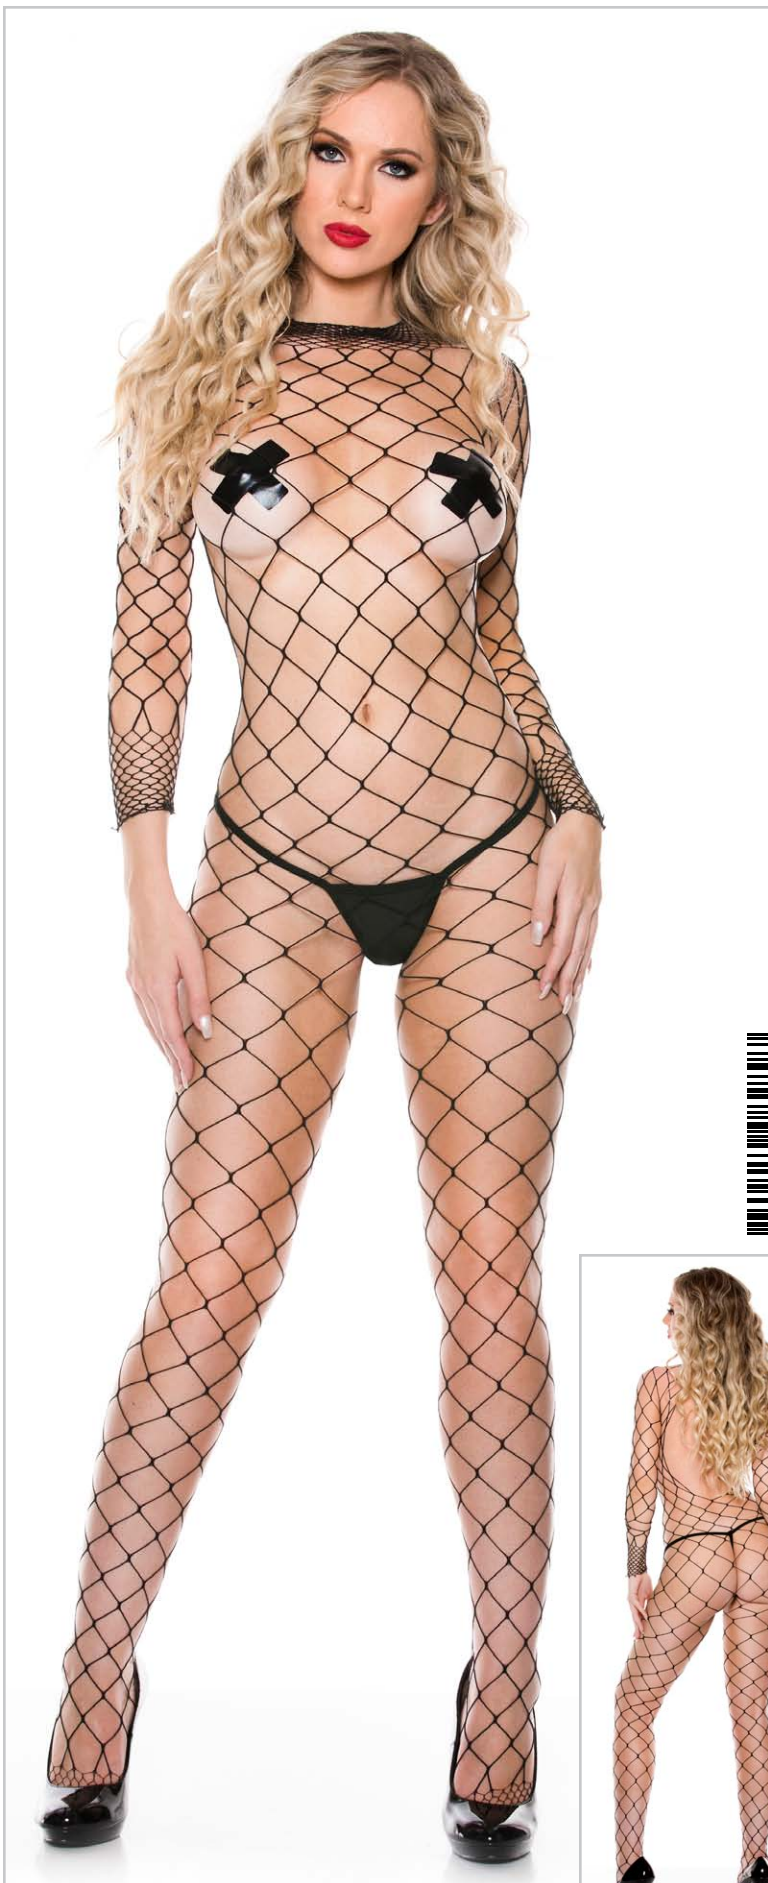

Color: Black
Size: Plus Size

NEW! 80106Q (80106Q)

Plus size fishnet and rhinestone off the shoulder bodysuit (G-string not included)

Color: Hot Pink
Size: Plus Size

1038 (1038)

All over fence net long sleeve bodystocking with open back and high neckline (G-string and pasties not included)