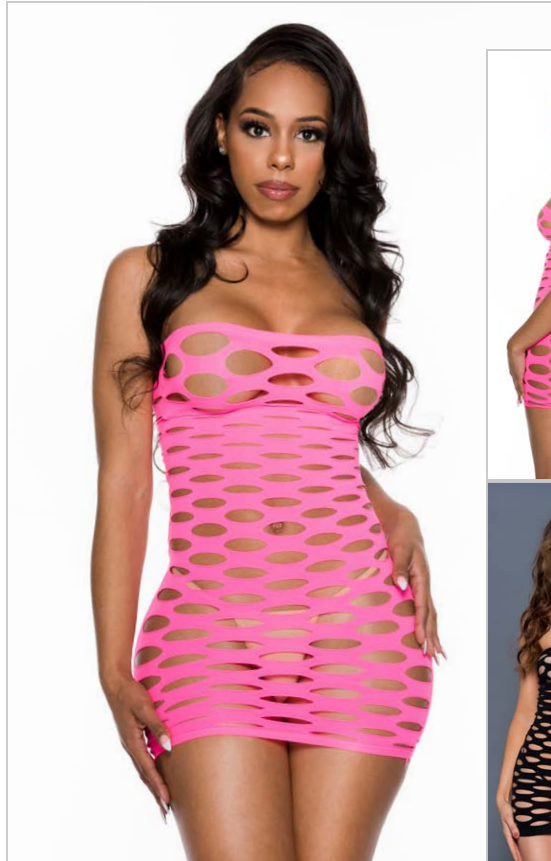

6158

(P158M99)

Strapless spandex pothole dress (G-string not included)

Color: Hot Pink, Black
Size: One Size
6158Q Black

8 49450 00316 8

8 49450 01123 1