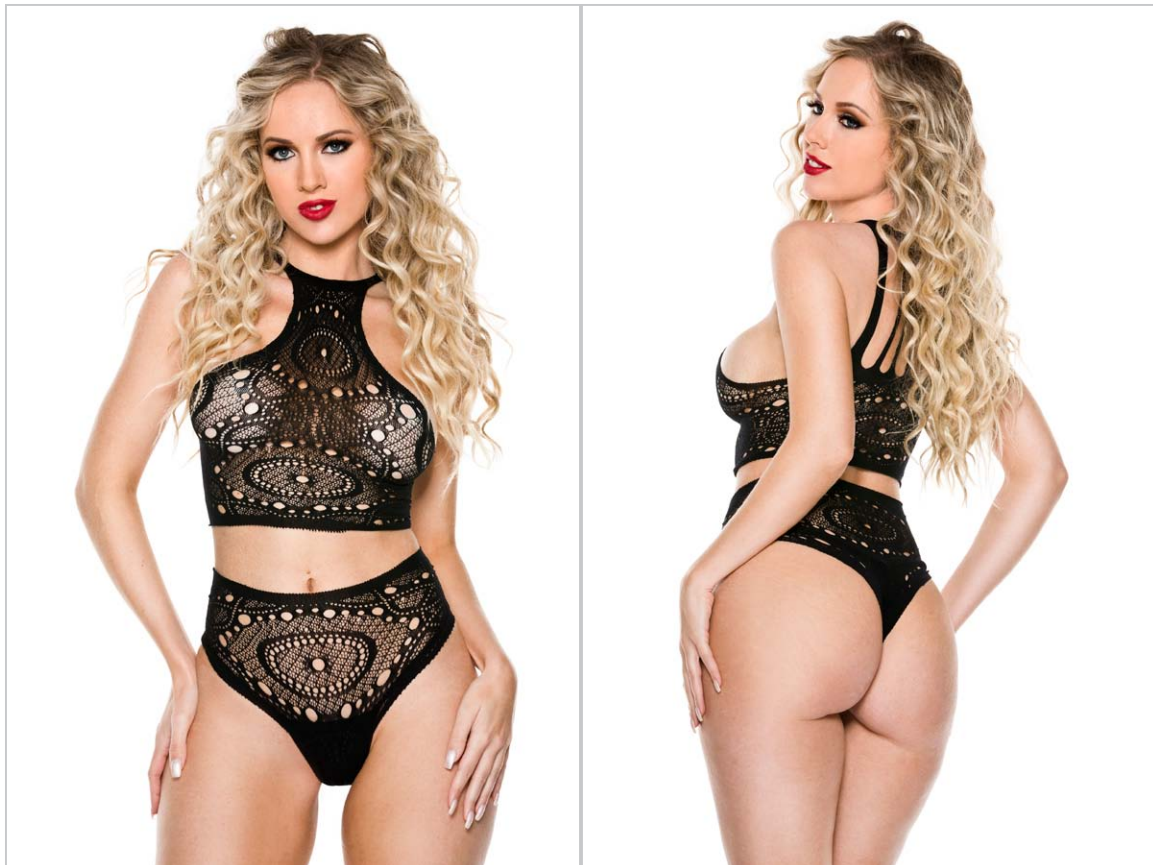

9308 (9308)

Open shoulder lace crop top with strappy back and matching cheeky cut back panty (G-string not included)

Color: Black Size: One Size